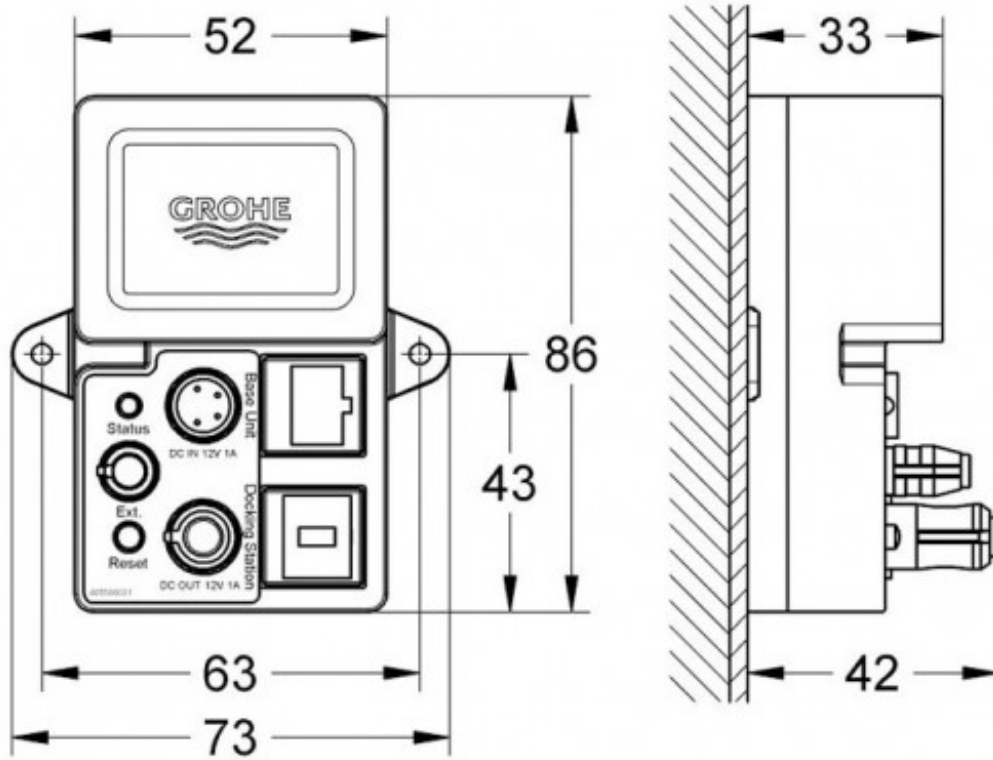

BLUETOOTH UNIT FOR GROHE F DIGITAL DELUXE

36371000
\$1635.00

Residential/Light Commercial

Suitable for Residential/Light Commercial Use (Kitchens, Bathrooms and Laundries in Motels, Hotels and Retirement Villages)