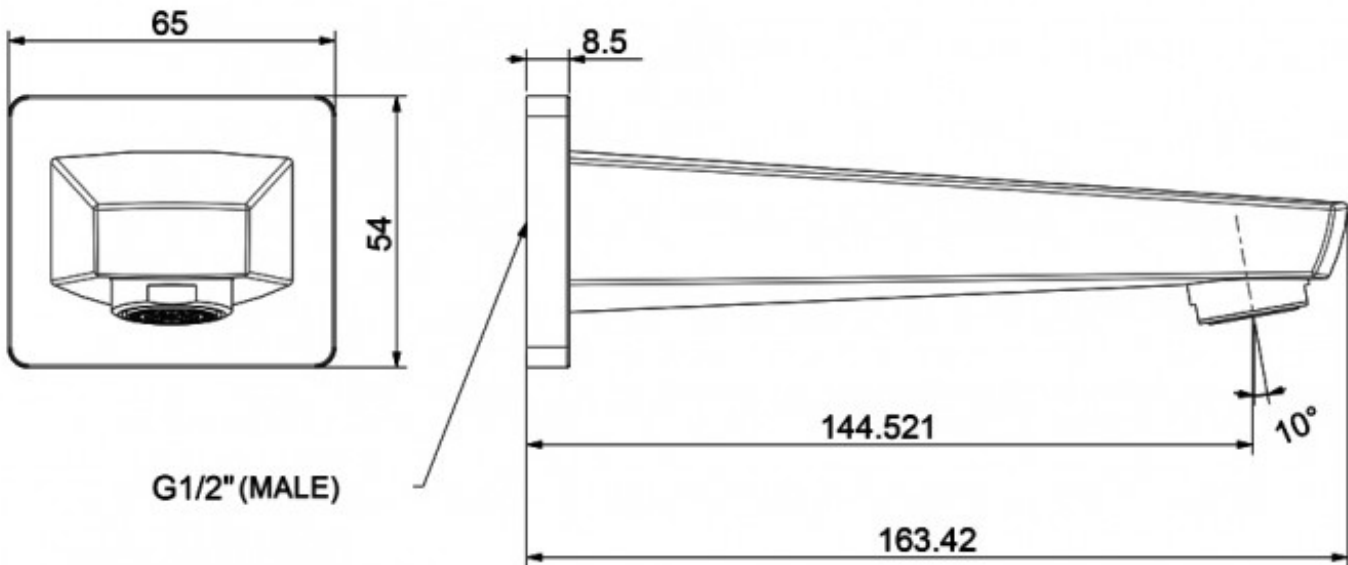

CONCEPT BATH SPOUT 144MM CHROME

American Standard

74025.02

\$115.00

7

Guarantee

7 Year Guarantee

Residential/Light Commercial