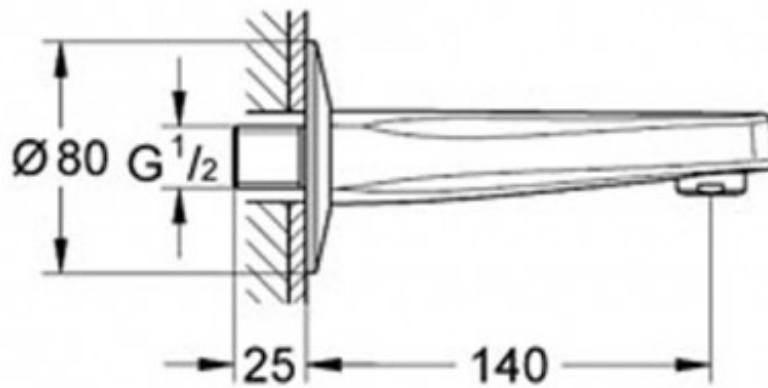

BAUFLOW/CURVE BATH SPOUT CHROME

13252000

\$165.00

15

Guarantee

15 Year Guarantee

Residential Use

Suitable for Residential/Light Commercial Use (Kitchens, Bathrooms and Laundries in Motels, Hotels and Retirement Villages)