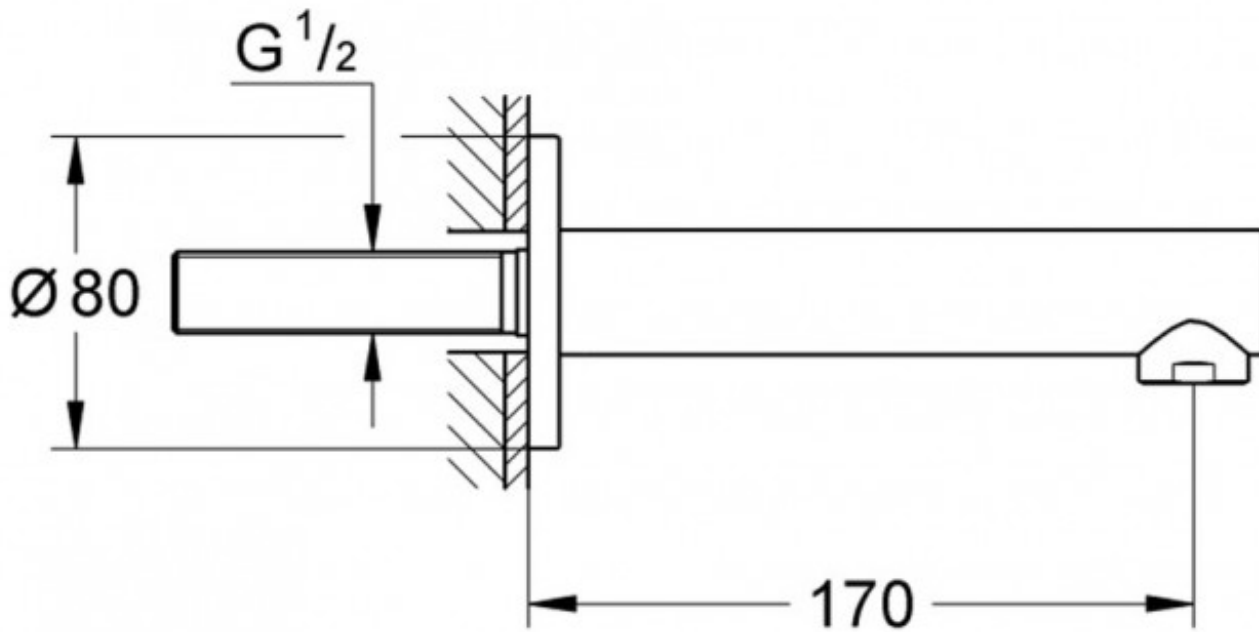

CONCETTO BATH SPOUT CHROME

13280001

\$375.00

15

Guarantee

15 Year Guarantee

Residential Use

Suitable for Residential/Light Commercial Use (Kitchens, Bathrooms and Laundries in Motels, Hotels and Retirement Villages)