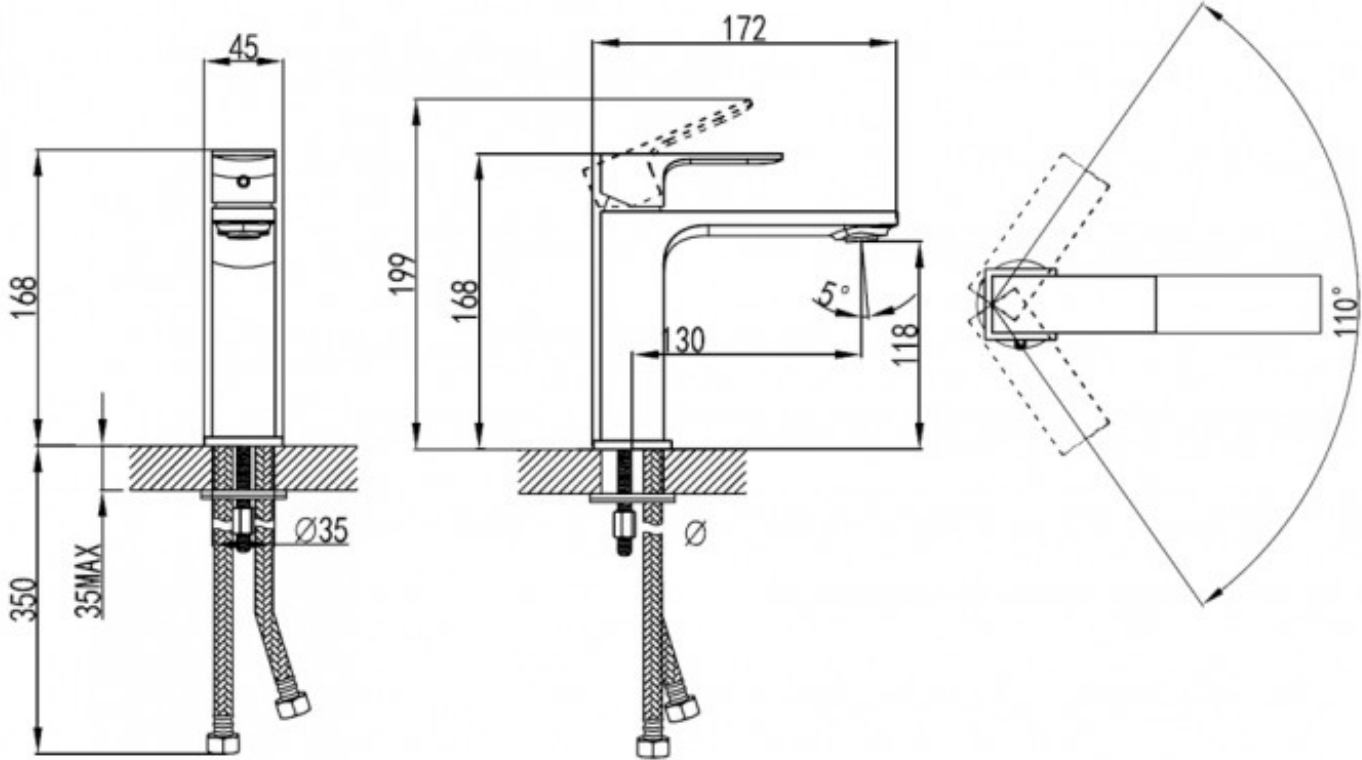

ACUTO BASIN MIXER

44330.02

$255.00

ELEMENTI

5

Guarantee

5 Year Guarantee

5 Star WELS rating

More than 4.5 but not more than 6 litres per minute

Mains Pressure

Suitable for Mains Pressure.

Residential/Light
Commercial

Suitable for Residential use

Flawless Finish

Advanced plating provides a durable surface with a long lasting finish

Effortless Control

Advanced cartridge technology provides a wide operating angle and smooth operation

Smooth Flow

Aerator reduces scaling while delivering a smooth even flow