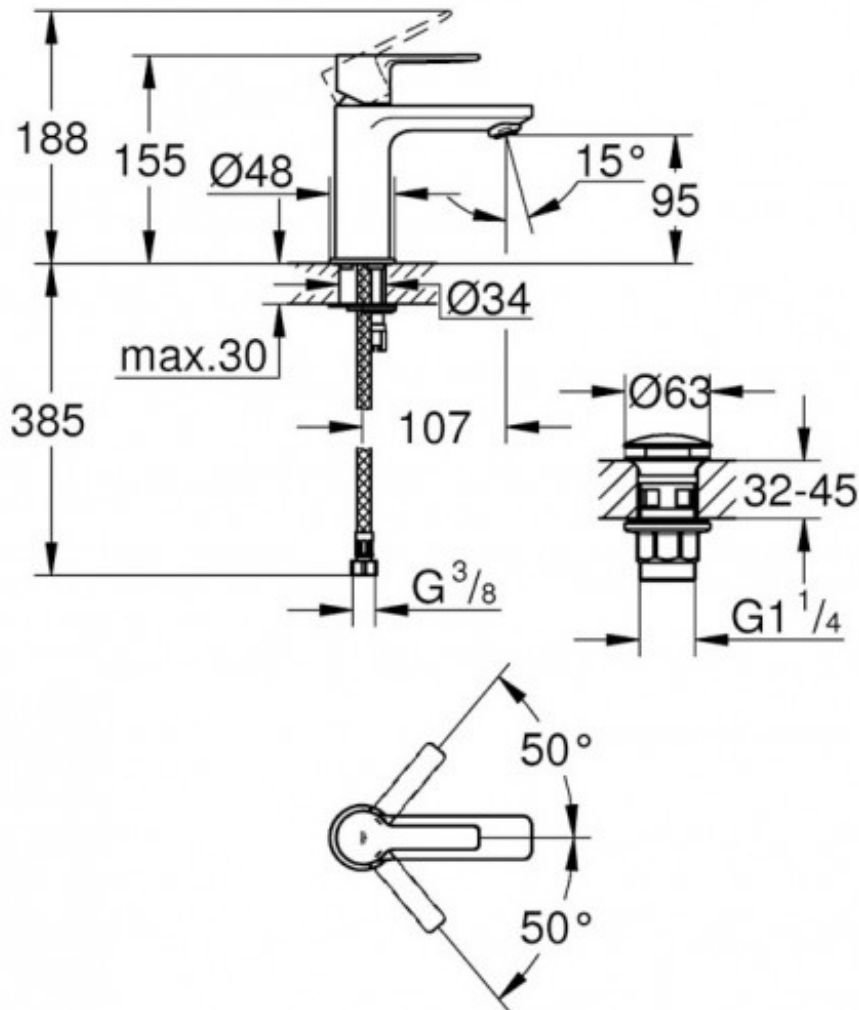

# LINEARE NEW BASIN MIXER XS CHROME

23791001

\$517.00

15

Guarantee

15 Year Guarantee

Mains Pressure

Suitable for Mains Pressure.

|                                                                                  |                 |                                                  |
|----------------------------------------------------------------------------------|-----------------|--------------------------------------------------|
|  | Grohe AquaGuide | Variable spout end for adjustment of water flow. |
|  | Design Award    | Good Design                                      |
|  | Design Award    | Iconic 2017                                      |
|  | Design Award    | Focus Open Silver                                |
|  | Design Award    | Plus X Award 2017                                |
|  | Design Award    | German Design Award Winner (2018)                |
|  | Design Award    | IF Product Design                                |
|  | Design Award    | Red Dot Design                                   |

Designed to complement every shape. The cosmopolitan aesthetic of Lineare is minimal yet highly inviting. In keeping with the concept of minimalism, Lineare has been reduced to only the necessary elements to achieve the thinnest possible appearance. The line is based on a composition of two simple geometric structures – cylindrical bodies and thin rectangular forms of the handle and spout create beautiful harmonious compositions.