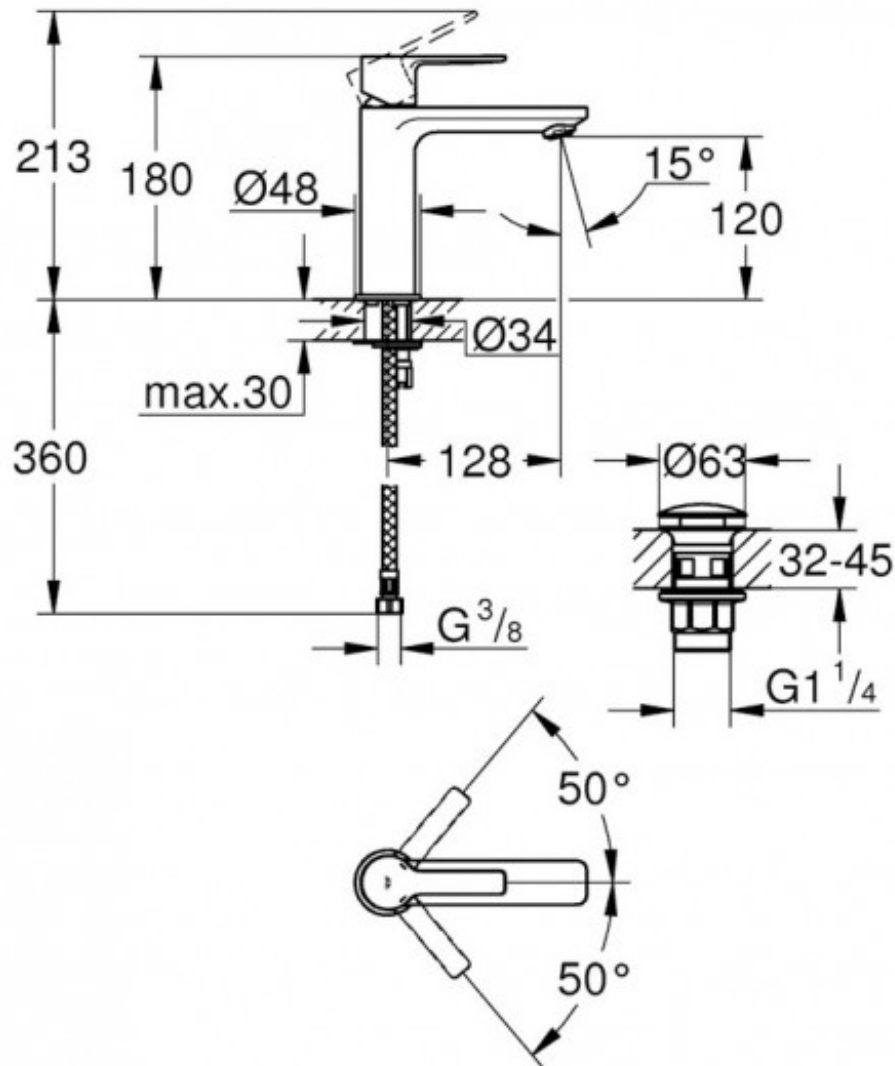

LINEARE NEW BASIN MIXER S CHROME

23106001

\$625.00

15

Guarantee

15 Year Guarantee

Mains Pressure

Suitable for Mains Pressure.

Designed to complement every shape. The cosmopolitan aesthetic of Lineare is minimal yet highly inviting. In keeping with the concept of minimalism, Lineare has been reduced to only the necessary elements to achieve the thinnest possible appearance. The line is based on a composition of two simple geometric structures – cylindrical bodies and thin rectangular forms of the handle and spout create beautiful harmonious compositions.