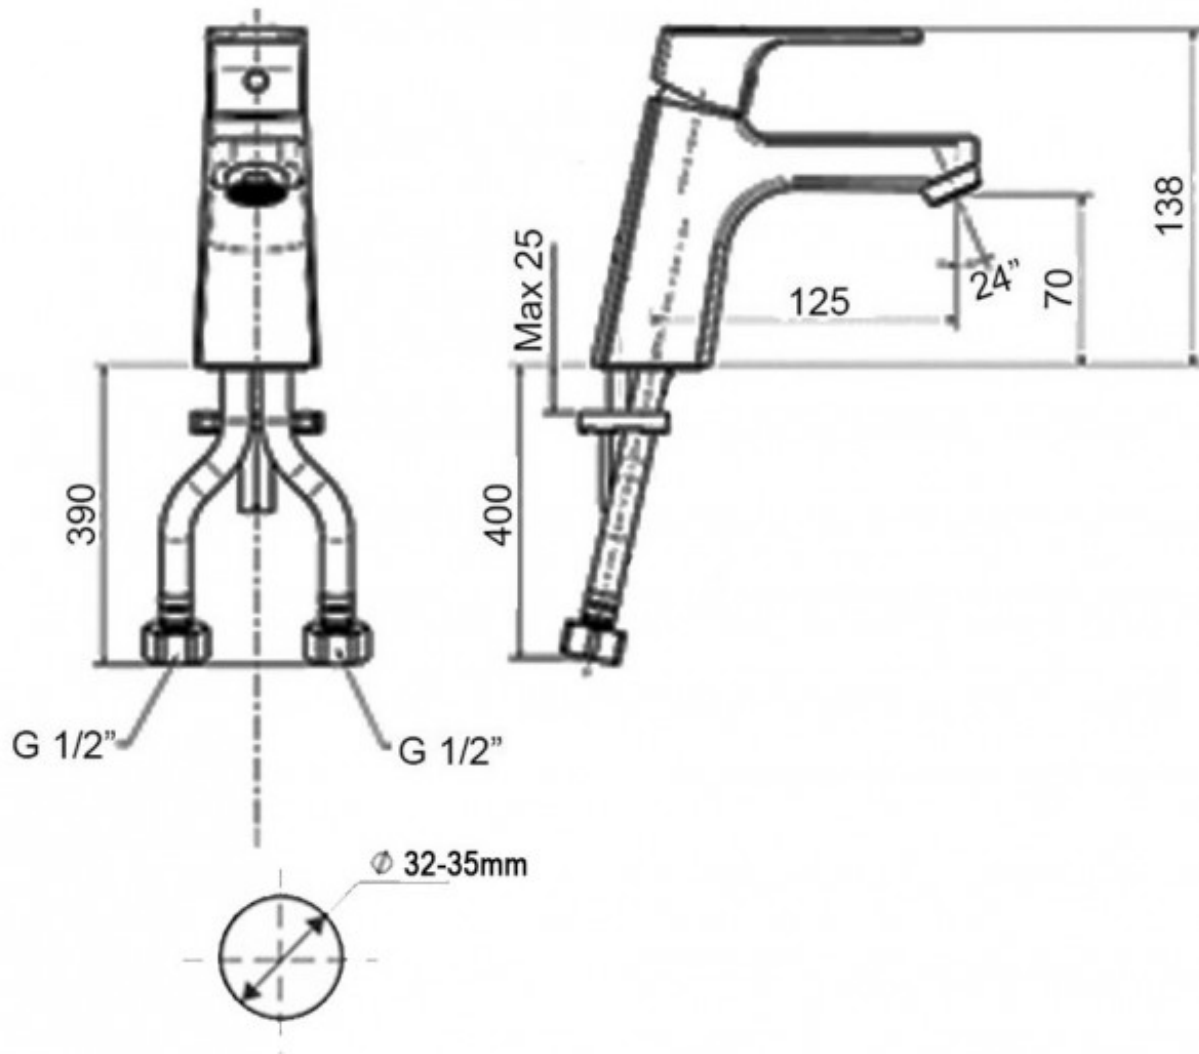

CONCEPT SQUARE BASIN MIXER CHROME

American Standard

34251.02

$325.00

Dripfree Guarantee

Drip Free Guarantee for Life of Mixer. Terms & Conditions apply.

Guarantee

7 Year Guarantee

4 Star WELS rating

More than 6.0 but not more than 7.5 litres per minute.

Mains Pressure

Suitable for Mains Pressure.

Residential/Light Commercial

Suitable for Residential/Light Commercial Use (Kitchens, Bathrooms and Laundries in Motels, Hotels and Retirement Villages)

DuraShine

Shiny chrome finishing gives an enduring brilliance.

Comfort Move

Smooth handle performance for optimal precision and comfort.