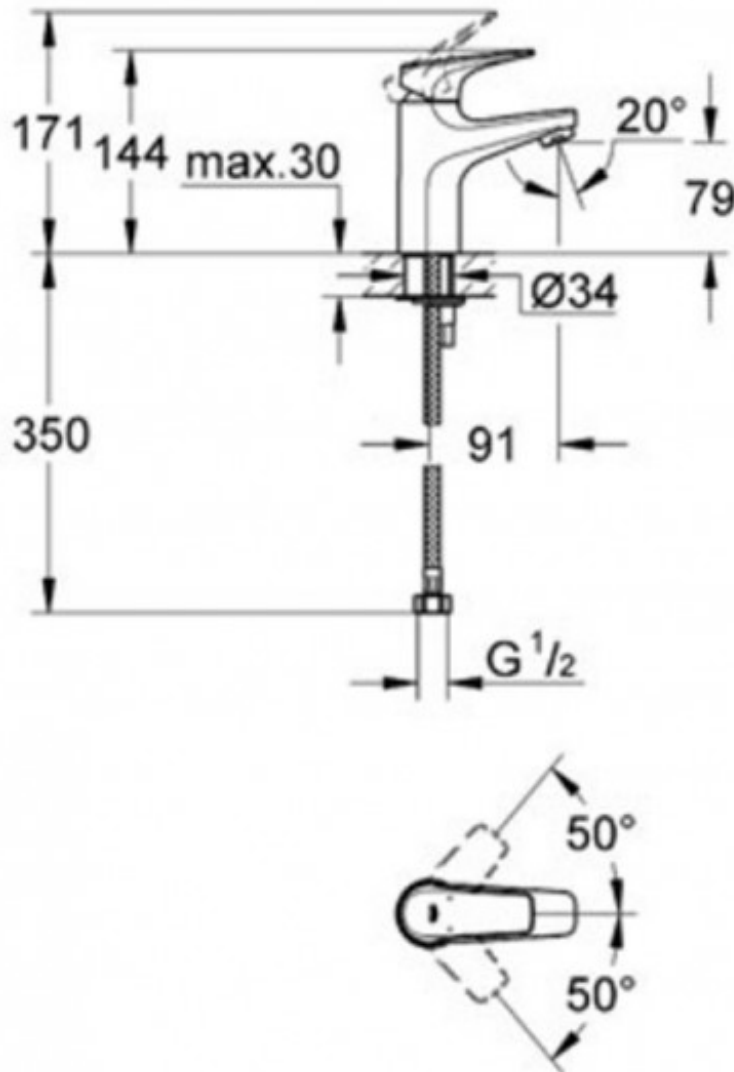

BAUFLOW BASIN MIXER CHROME

23175000

\$285.00

15

Guarantee

15 Year Guarantee

5 Star WELS rating

More than 4.5 but not more than 6 litres per minute

The flowing transition from spout to body to lever brings movement and vitality to BauFlow. Unflinching in its execution, this transition unites these three components in a refreshing way. As with all GROHE single-lever mixers, the wide operating angle of the lever handle is perfectly engineered for optimal user comfort across the collection of basin, bath and bidet faucets and shower mixers.