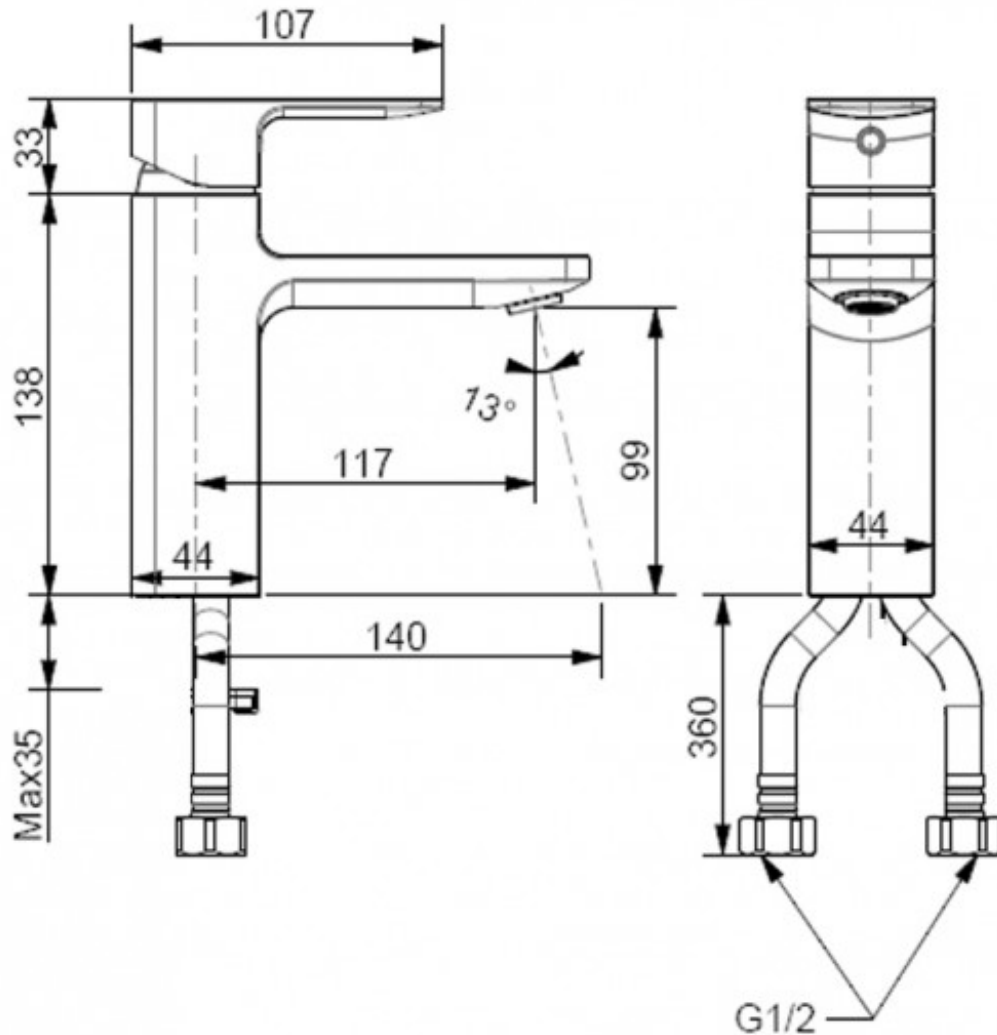

ACACIA E BASIN MIXER CHROME

American Standard

44381.02

$265.00

Dripfree Guarantee

Drip Free Guarantee for Life of Mixer. Terms & Conditions apply.

Adjustable Aerator

Provides an adjustable aerated water stream

Guarantee

7 Year Guarantee

4 Star WELS rating

More than 6.0 but not more than 7.5 litres per minute.

Mains Pressure

Suitable for Mains Pressure.

Residential/Light Commercial

Suitable for Residential/Light Commercial Use (Kitchens, Bathrooms and Laundries in Motels, Hotels and Retirement Villages)

DuraShine

Shiny chrome finishing gives an enduring brilliance.