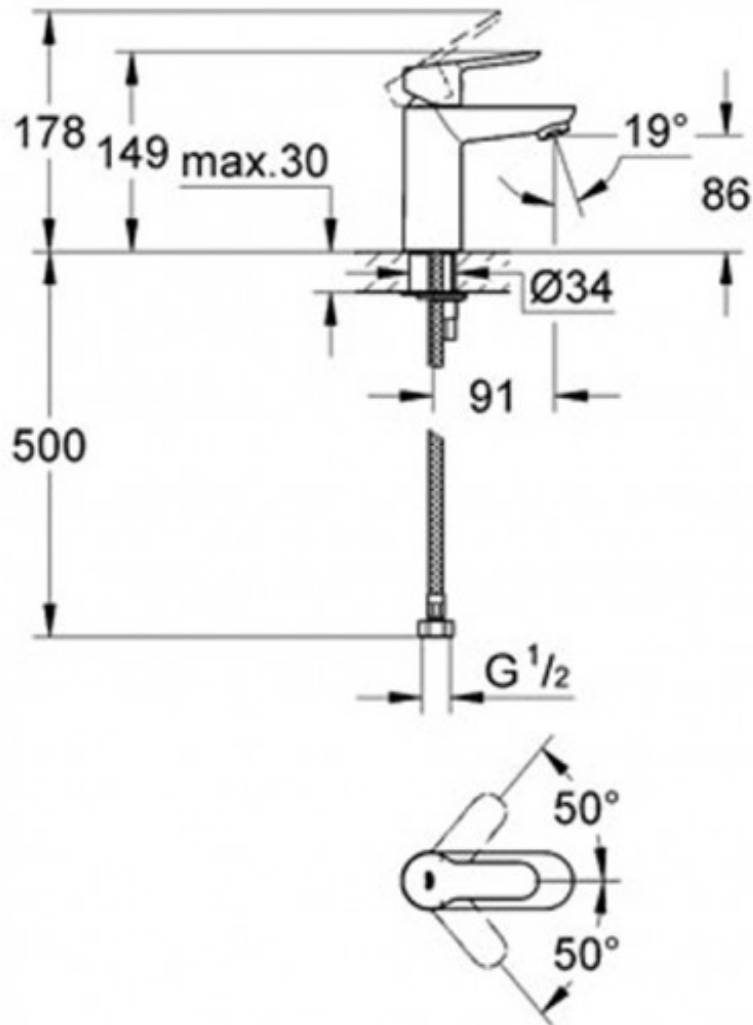

BAUEDGE BASIN MIXER CHROME

23176000

\$285.00

15

Guarantee

15 Year Guarantee

6 Star WELS rating

More than 3 but not more than 4.5 litres per minute.

Lends an air of balance and harmony to BauEdge. The modern silhouette of the lever handle is pitched at an angle of seven degrees for comfortable use without compromising the clarity of its form, while a comprehensive range of faucets and showers ensures this sophisticated design meets your design requirements.