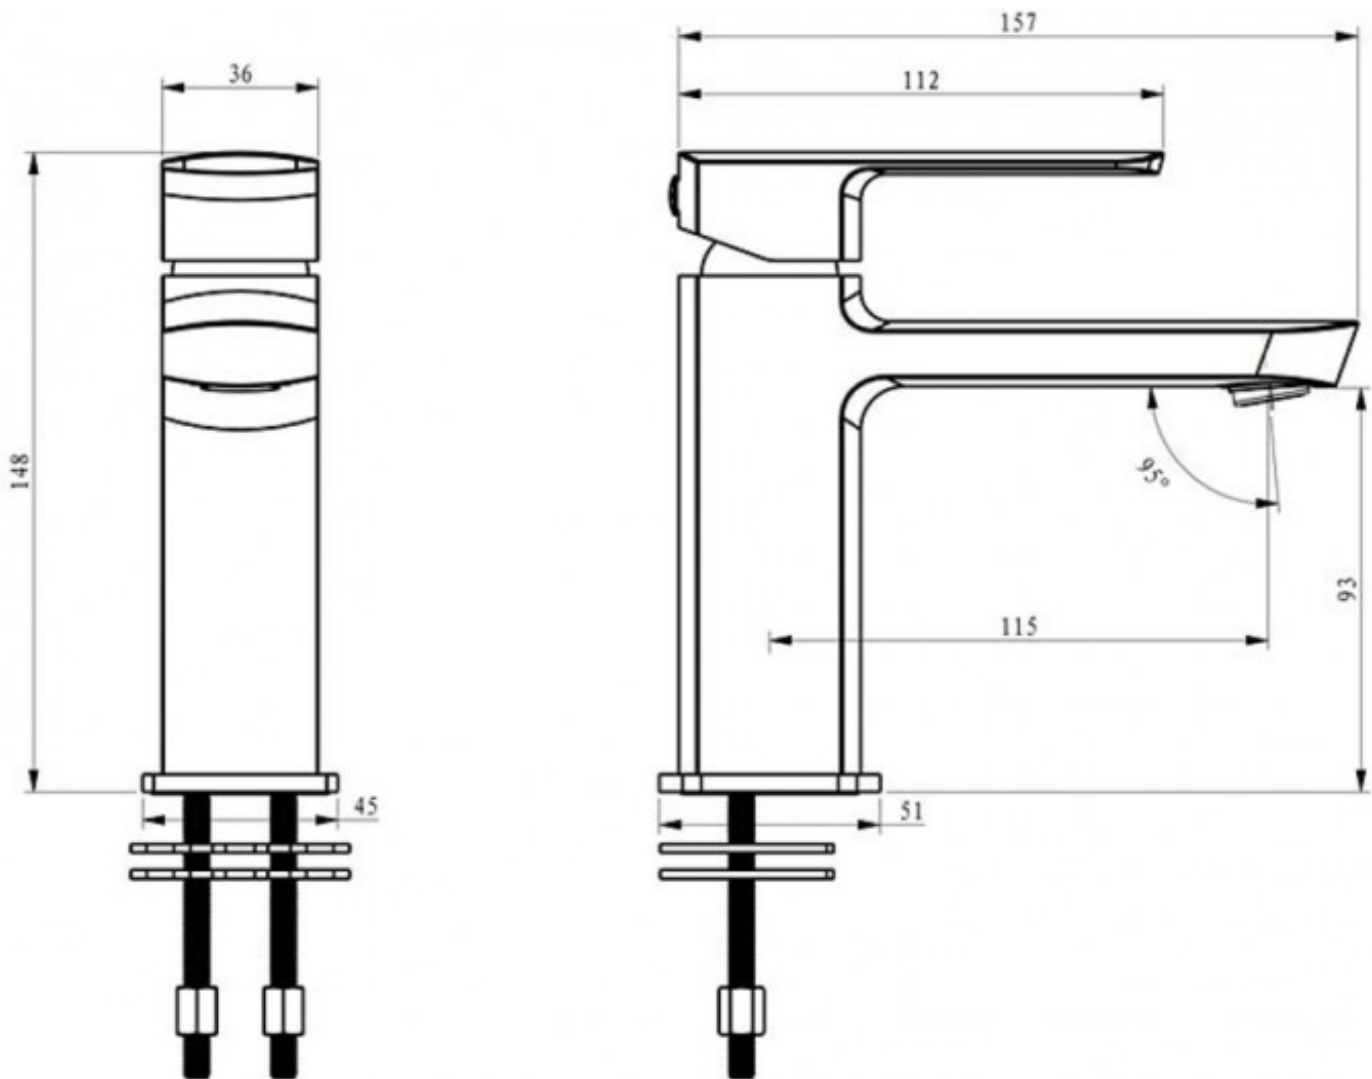

ION BASIN MIXER CHROME

ELEMENTI

44251.02
$329.00

2

Guarantee

5 Year Guarantee on Coloured Finishes

5

Guarantee

5 Year Guarantee

4 Star WELS rating

More than 6.0 but not more than 7.5 litres per minute.
Main Pressure

5 Star WELS rating

More than 4.5 but not more than 6 litres per minute.
Low/Unequal Pressure

Mains Pressure

Suitable for Mains
Pressure.

Multi Pressure

Suitable for Multi
Pressure.

Residential Use

Suitable for residential use.