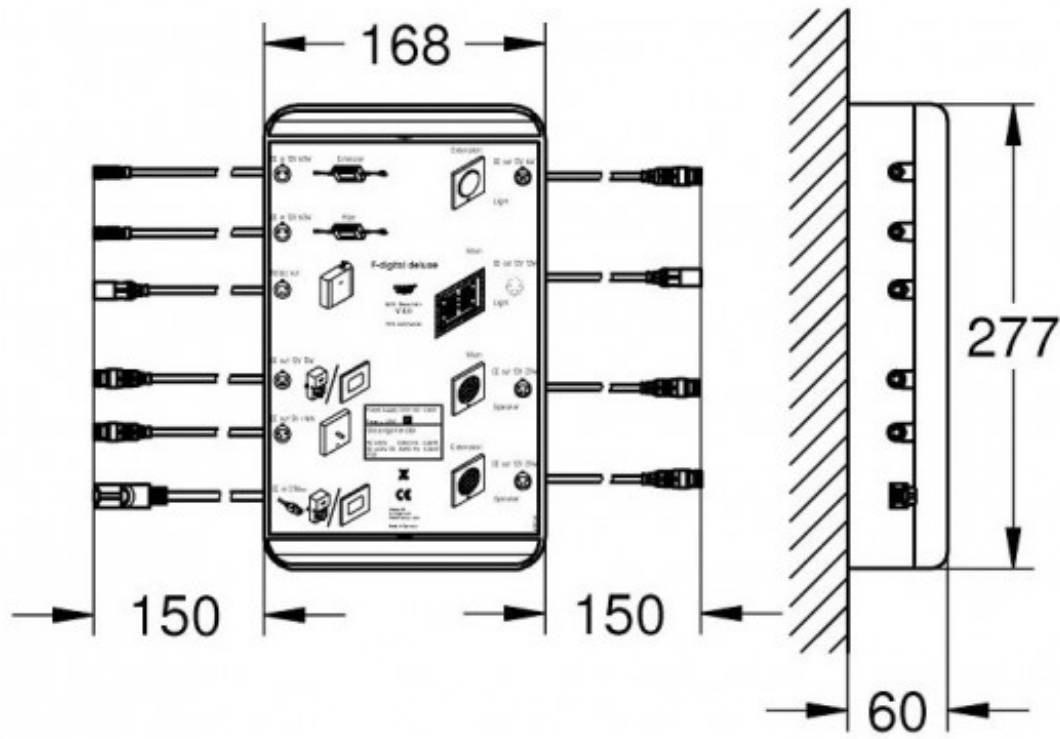

AQUASYMPHONY BASE UNIT BOX 4.0 BLUETOOTH

26374000

\$3379.00

Residential/Light Commercial

Suitable for Residential/Light Commercial Use (Kitchens, Bathrooms and Laundries in Motels, Hotels and Retirement Villages)