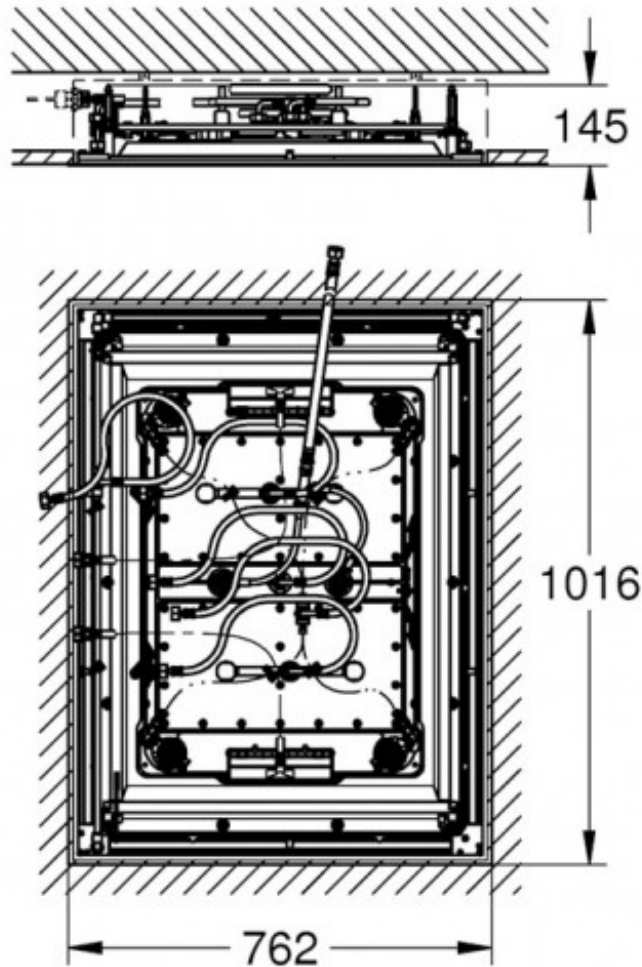

## AQUASYMPHONY SHOWER HEAD 1016 X 762MM CHROME

26373001  
\$43445.00

15

Guarantee

15 Year Guarantee

0 Star WELS rating.

More than 16 litres per minute or failing the performance requirements.

Mains Pressure