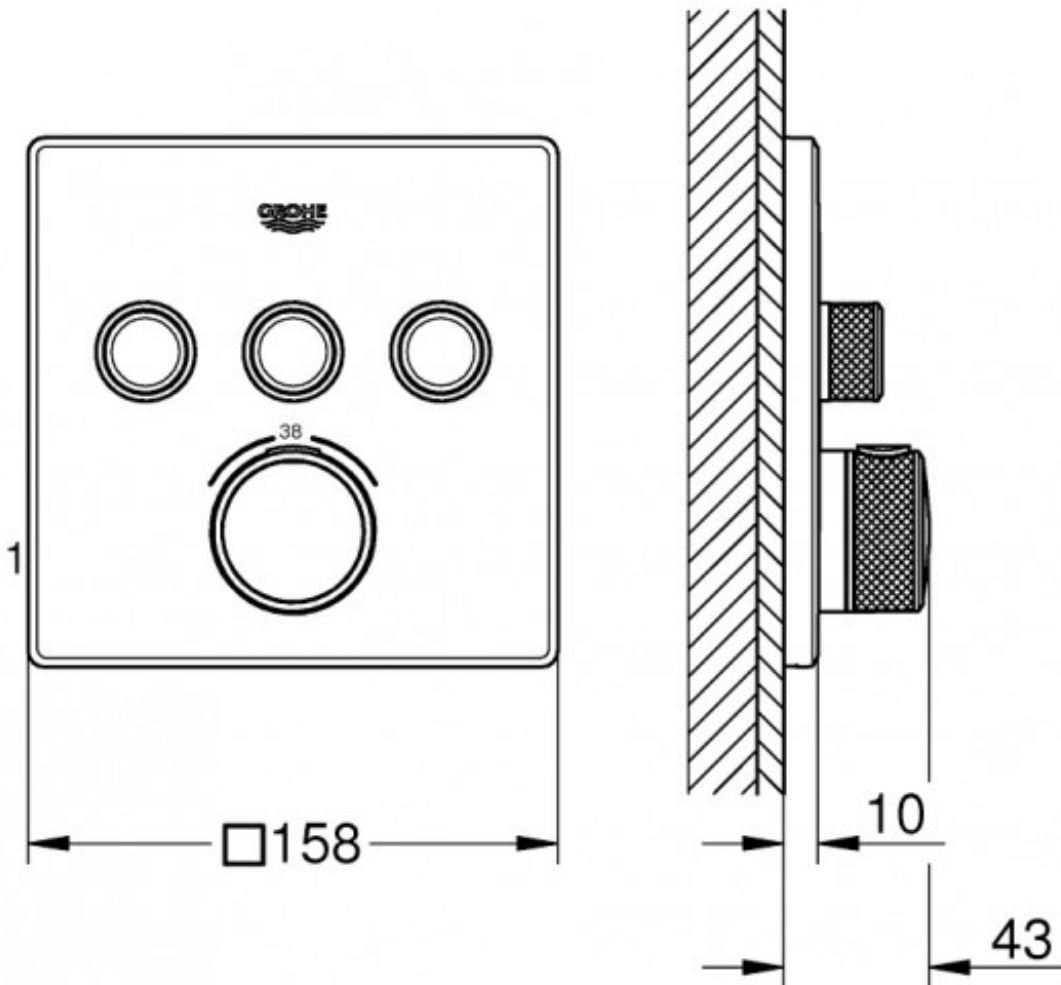

SMART CONTROL 3 VALVE SQUARE THERMOSTATIC MIXER
TRIMSET CHROME

29126000
$1455.00

15

Guarantee

15 Year Guarantee

Mains Pressure

Suitable for Mains Pressure.

Residential/Light Commercial

Suitable for Residential/Light Commercial Use (Kitchens, Bathrooms and Laundries in Motels, Hotels and Retirement Villages)

Grohe StarLight

Made-to-last surfaces ranging from precious matt to shiny like a diamond.

Grohe TurboStat

Always the right temperature, for utmost convenience and safety.

Grohe SafeStop

Optional temperature limiter at 43°C included

Made in Germany

Designed & Engineered in Germany