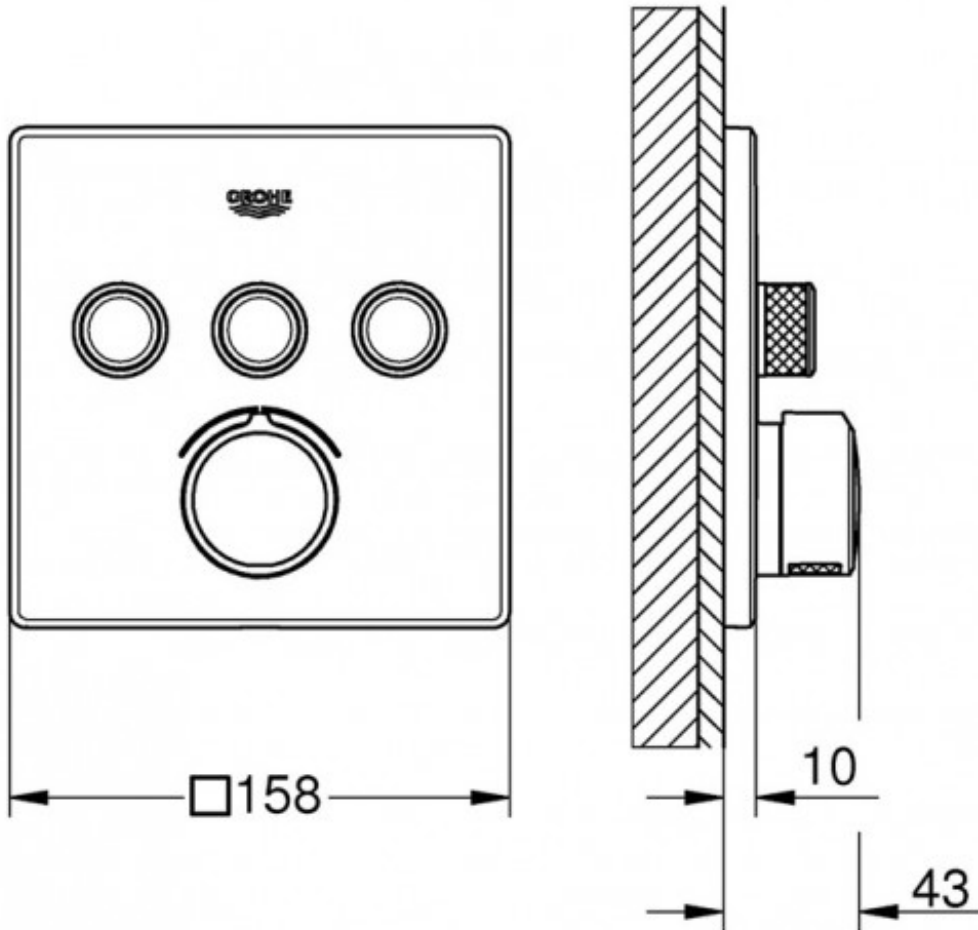

SMART CONTROL 3 VALVE SQUARE CONCEALED SHOWER MIXER TRIMSET CHROME

29149000
\$1509.00

Button Choice

Includes multiple button options, allowing you to customise your shower exactly the way you want

Guarantee