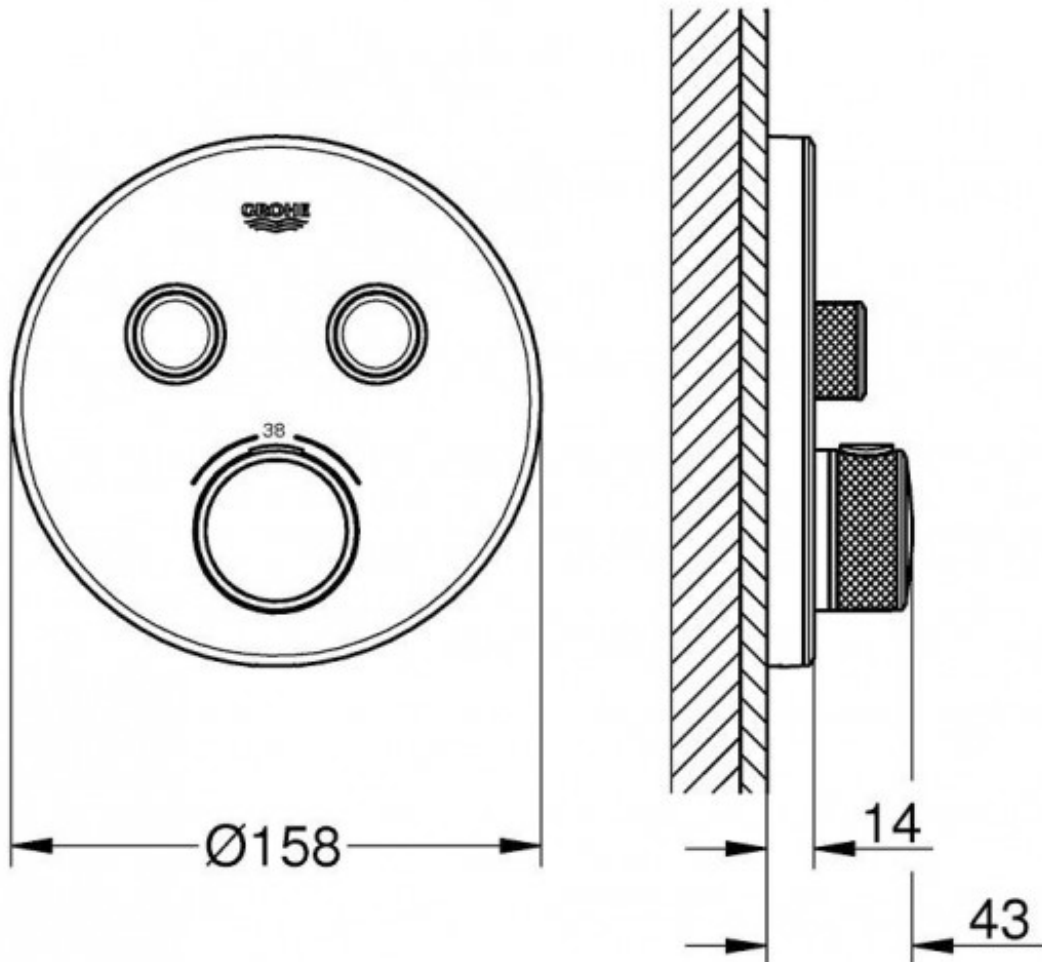

SMART CONTROL 3 VALVE ROUND THERMOSTATIC MIXER
TRIMSET CHROME

29121000
$1509.00

15

Guarantee

15 Year Guarantee

Mains Pressure

Suitable for Mains Pressure.

Residential/Light Commercial

Suitable for Residential/Light Commercial Use (Kitchens, Bathrooms and Laundries in Motels, Hotels and Retirement Villages)

Grohe StarLight

Made-to-last surfaces ranging from precious matt to shiny like a diamond.

Grohe TurboStat

Always the right temperature, for utmost convenience and safety.

Grohe SafeStop

Optional temperature limiter at 43°C included

Made in Germany

Designed & Engineered in Germany