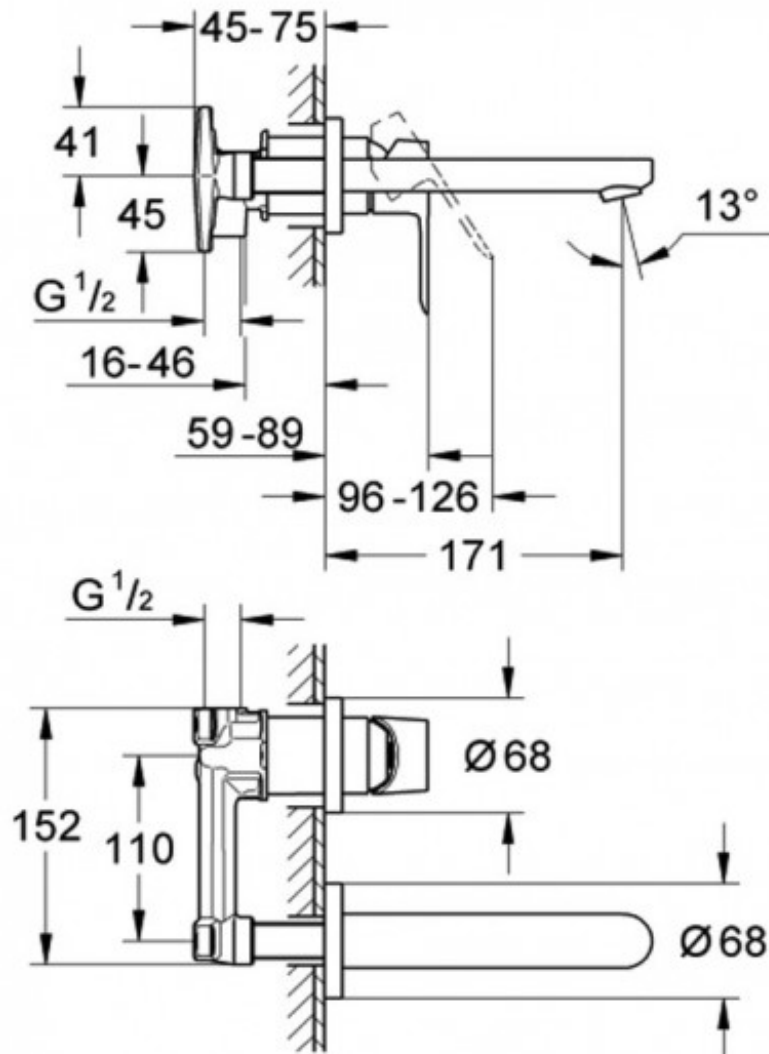

BAUEDGE 2TH WALL MOUNTED BASIN MIXER CHROME

20474000

\$855.00

15

Guarantee

15 Year Guarantee

0 Star WELS rating.

More than 16 litres per minute or failing the performance requirements.