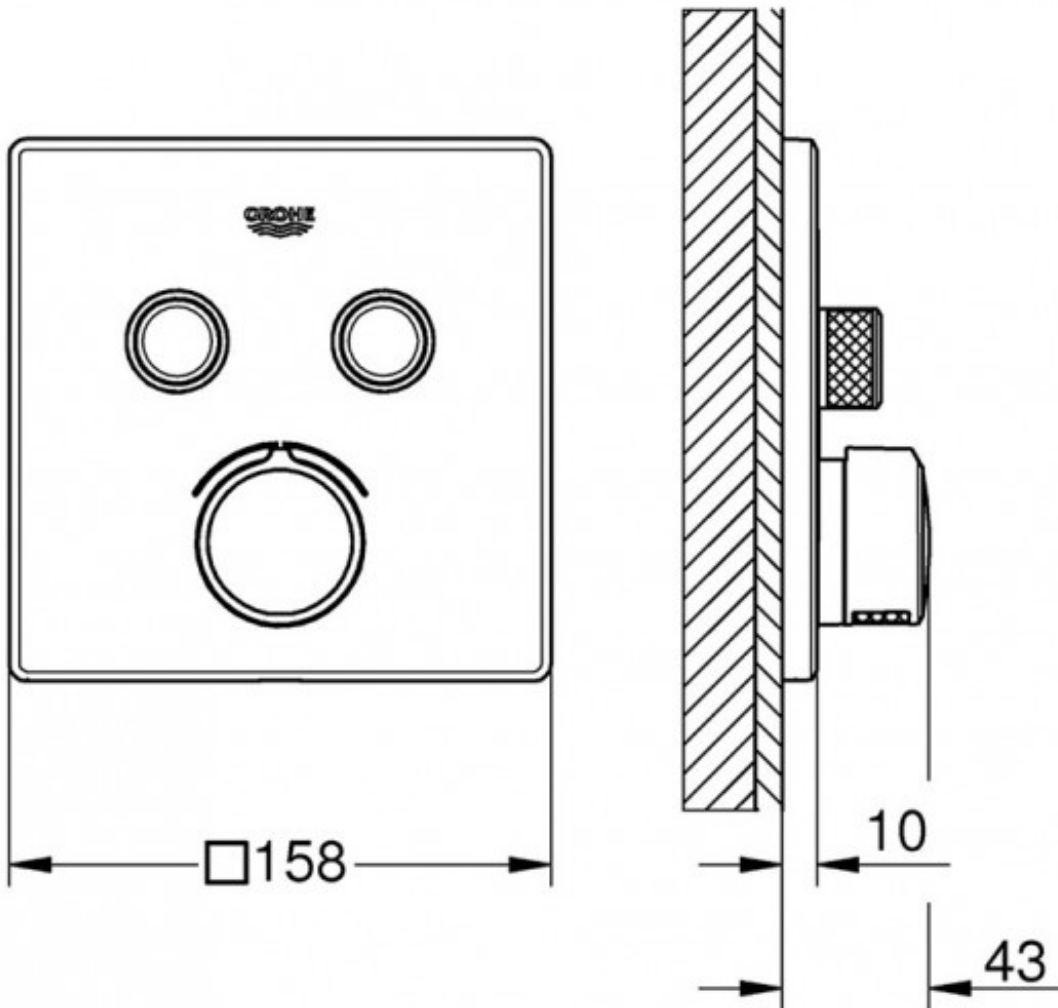

# SMART CONTROL 2 VALVE SQUARE CONCEALED SHOWER MIXER TRIMSET CHROME

29148000  
\$1359.00

Button Choice

Includes multiple button options, allowing you to customise your shower exactly the way you want

Guarantee