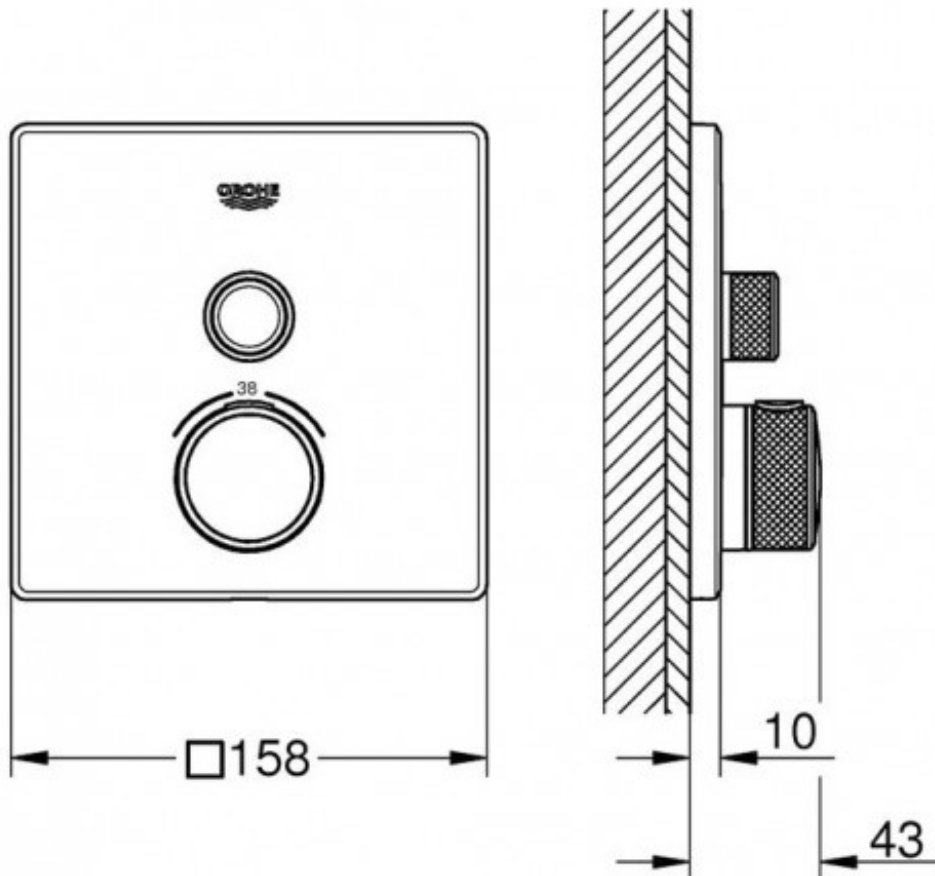

SMART CONTROL 1 VALVE SQUARE THERMOSTATIC MIXER TRIMSET CHROME

29123000
$1155.00

15

Guarantee 15 Year Guarantee

Mains Pressure Suitable for Mains Pressure.

Residential/Light Commercial Suitable for Residential/Light Commercial Use (Kitchens, Bathrooms and Laundries in Motels, Hotels and Retirement Villages)

Grohe StarLight Made-to-last surfaces ranging from precious matt to shiny like a diamond.

Grohe TurboStat Always the right temperature, for utmost convenience and safety.

Grohe SafeStop Optional temperature limiter at 43°C included

Made in Germany Designed & Engineered in Germany