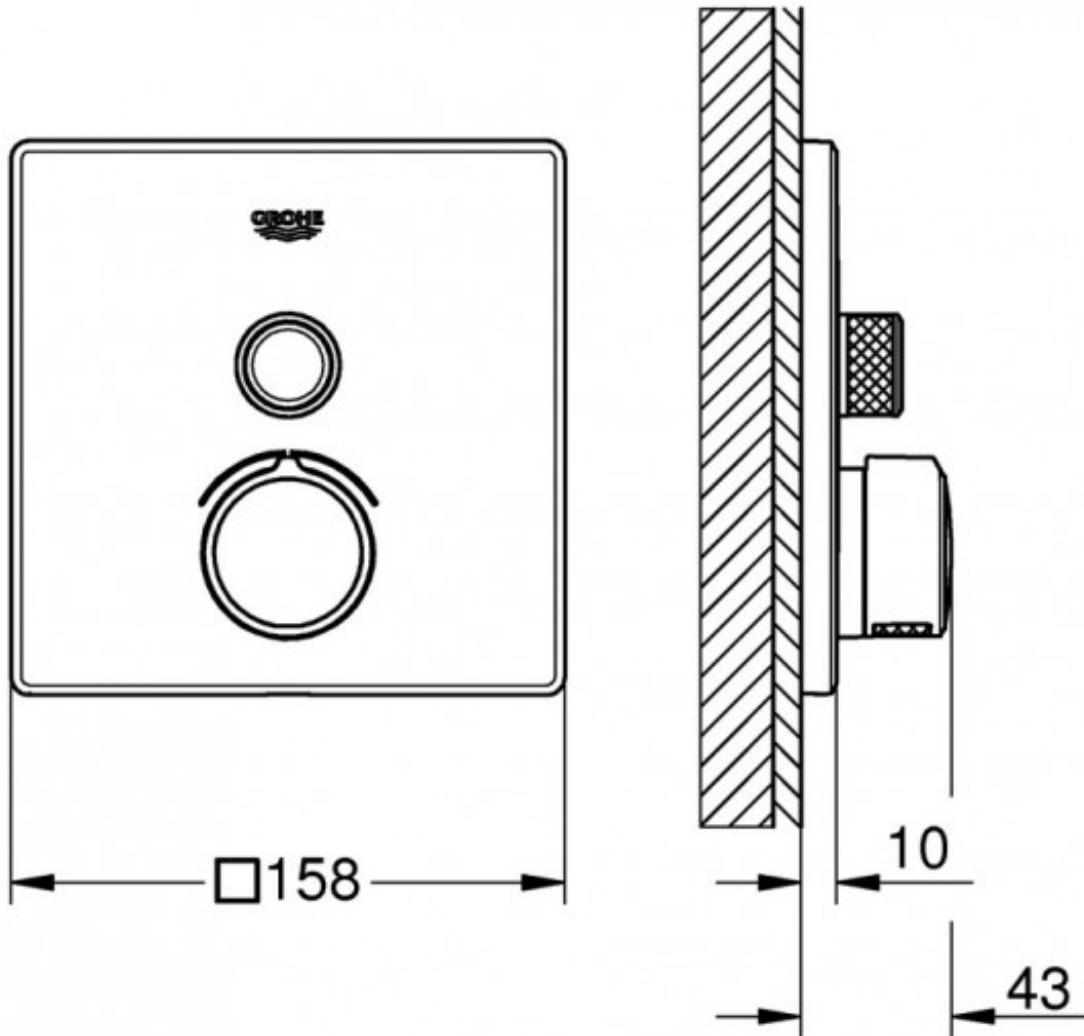

SMART CONTROL 1 VALVE SQUARE CONCEALED SHOWER MIXER
TRIMSET CHROME

29147000
\$1115.00

Button Choice

Includes multiple button options, allowing you to customise your shower exactly the way you want

Guarantee