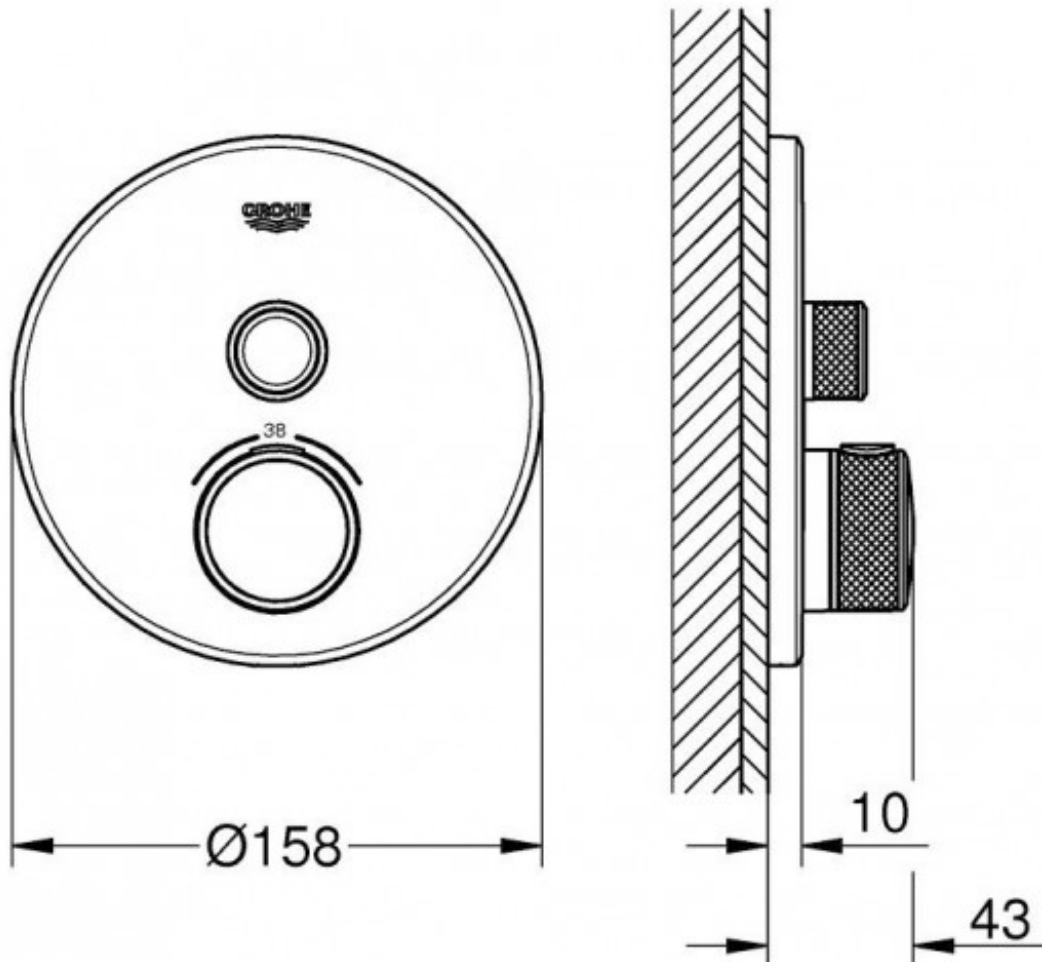

SMART CONTROL 1 VALVE ROUND THERMOSTATIC MIXER
TRIMSET CHROME

29118000
$1115.00

15

Guarantee 15 Year Guarantee

Mains Pressure Suitable for Mains Pressure.

Residential/Light Commercial Suitable for Residential/Light Commercial Use (Kitchens, Bathrooms and Laundries in Motels, Hotels and Retirement Villages)

Grohe StarLight Made-to-last surfaces ranging from precious matt to shiny like a diamond.

Grohe TurboStat Always the right temperature, for utmost convenience and safety.

Grohe SafeStop Optional temperature limiter at 43°C included

Made in Germany Designed & Engineered in Germany