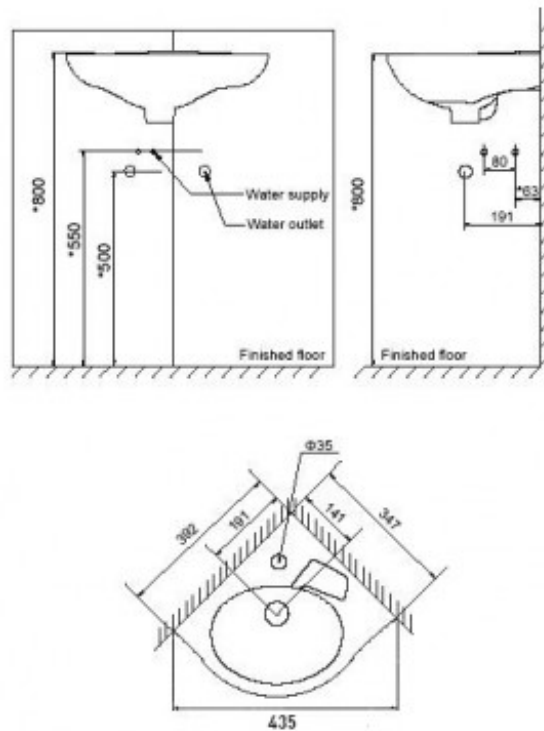

VALLO CORNER BASIN 347 X 392 1TH

12901.10
\$208.00

Ideal Standard
American Standard

	Guarantee	5 Year Guarantee
	Tap hole	1 Tap Hole
	Dimensions	392 (L) x 347 (W)mm
	Residential Use	Suitable for residential use.
	Hand Finished	Hand Finished Vitreous China.
	Includes Overflow	