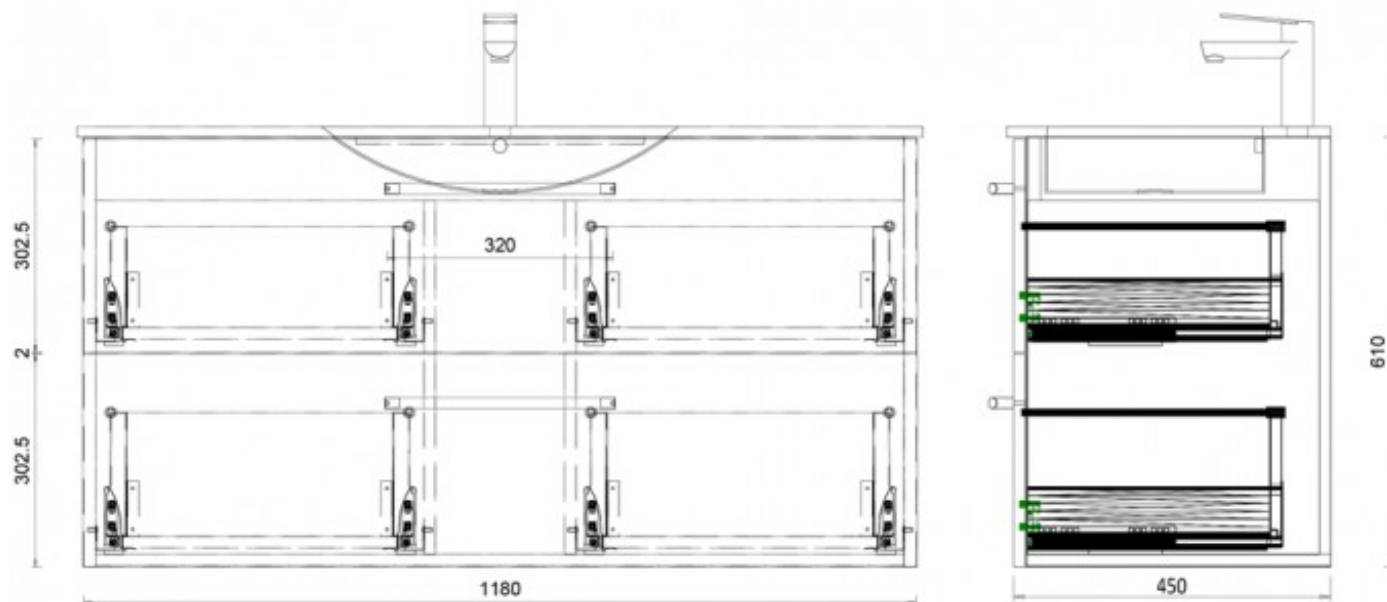

## TEMPO 1200 WALL 2 X DRAWER SIMPLY WHITE GLOSS

ELEMENTI

85375.11  
\$1672.00

Delivery

Minimum 15 working days

Hettich Guarantee

All Hettich Hardware comes with a Lifetime Warranty.

Guarantee

5 Year Guarantee

Tap hole

1 Tap Hole

Dimensions

1200 (L) x 460 (W) x 630 (H)mm

Residential Use

Suitable for residential use.

Hand Finished

Hand Finished Vitreous China.

VC Allowance

Please give an allowance of 10mm (-/+ ) for all Vitreous China basin dimensions.

	Soft Close Drawer System	Incorporates Hettich Soft Close Drawer System.
	Drawer	2 Drawer
	Bestwood	Incorporating the latest trends from Bestwood, the sophisticated range of colours and woodgrains delivers an authentic appeal with the Melamine board requiring no additional surface finishing.
	Curved Bowl	Curved Basin Design
	Environmental Choice	Product manufactured predominantly from sustainably grown New Zealand plantation pine forests and is Environmental Choice Certified.
	Made in New Zealand	
	Prefinished Material	