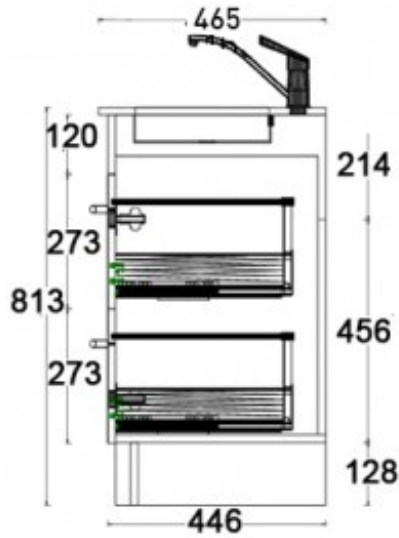

SIMPLICITY FLOOR 1200 2 X BOWL 2 X DRAWER 2 X DOOR  
CORONET BEECH WILDERNESS

ELEMENTI

85348.67  
\$1977.00

Delivery

Minimum 15 working days

Hettich Guarantee

All Hettich Hardware comes with a Lifetime Warranty.

VC Allowance

Please give an allowance of 10mm (-/+ ) for all Vitreous China basin dimensions.

Soft Close Drawer System

Incorporates Hettich Soft Close Drawer System.

Door

2 Door

Drawer

2 Drawer