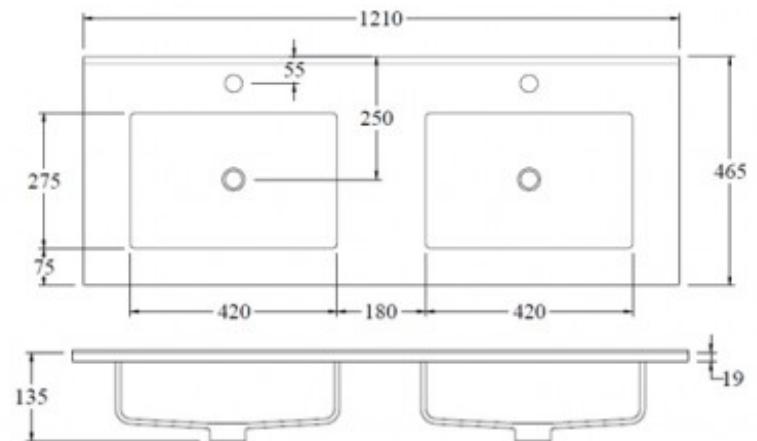

SIMPLICITY FLOOR 1200 2 X BOWL 2 X DRAWER 2 X DOOR  
CORONET BEECH WILDERNESS

ELEMENTI

85348.67  
\$1977.00

Delivery

Minimum 15 working days

Hettich Guarantee

All Hettich Hardware comes with a Lifetime Warranty.

VC Allowance

Please give an allowance of 10mm (-/+ ) for all Vitreous China basin dimensions.

Soft Close Drawer System

Incorporates Hettich Soft Close Drawer System.

Door

2 Door

Drawer

2 Drawer