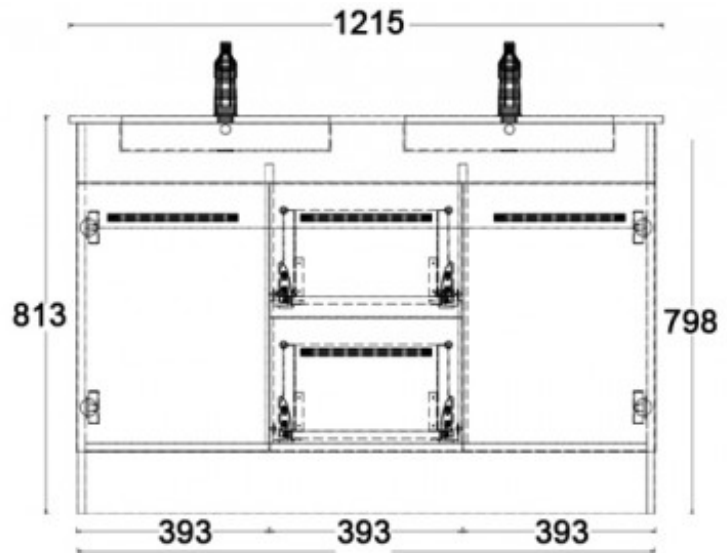

SIMPLICITY FLOOR 1200 2 X BOWL 2 X DRAWER 2 X DOOR  
CORONET BEECH WILDERNESS

ELEMENTI

85348.67  
\$1977.00

Delivery

Minimum 15 working days

Hettich Guarantee

All Hettich Hardware comes with a Lifetime Warranty.

VC Allowance

Please give an allowance of 10mm (-/+ ) for all Vitreous China basin dimensions.

Soft Close Drawer System

Incorporates Hettich Soft Close Drawer System.

Door

2 Door

Drawer

2 Drawer