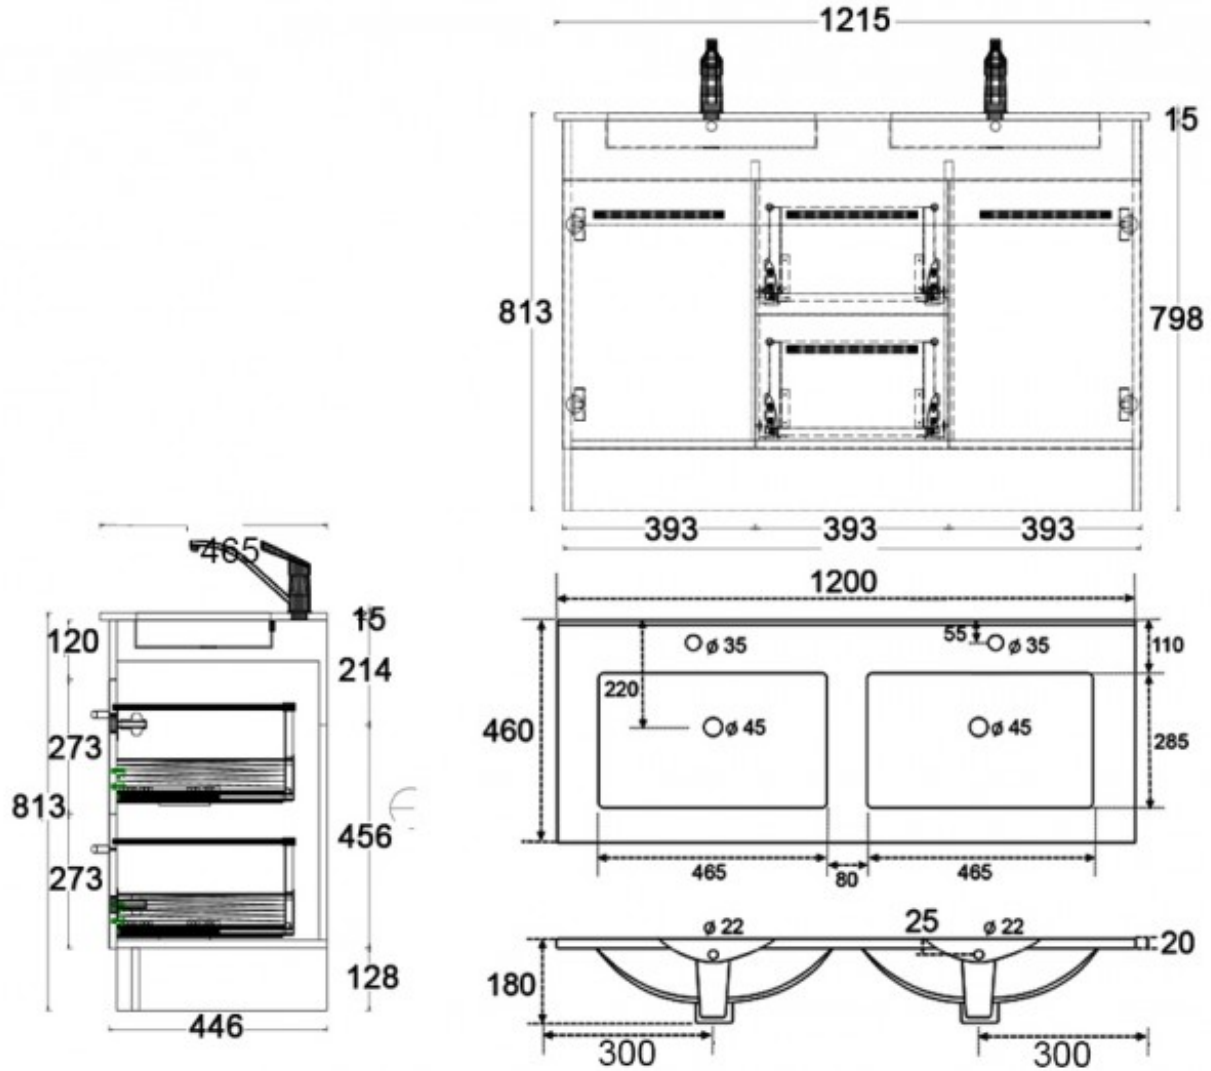

STUDIO PLUS FLOOR 1200 2 X BOWL 2 X DRAWER 2 X DOOR
CORONET BEECH WILDERNESS

ELEMENTI

85324.67
\$1802.00

Delivery

Minimum 15 working days

Hettich Guarantee

All Hettich Hardware comes with a Lifetime Warranty.

Guarantee

5 Year Guarantee

Tap hole

2 Tap Hole

Dimensions

1200 (L) x 460 (W) x 798 (H)mm

Residential Use

Suitable for residential use.

Hand Finished

Hand Finished Vitreous China.

	VC Allowance	Please give an allowance of 10mm (-/+) for all Vitreous China basin dimensions.
	Soft Close Drawer System	Incorporates Hettich Soft Close Drawer System.
	Soft Close Hinges	Incorporates Hettich Soft Close Hinges.
	Door	2 Door
	Drawer	2 Drawer
	Bestwood	Incorporating the latest trends from Bestwood, the sophisticated range of colours and woodgrains delivers an authentic appeal with the Melamine board requiring no additional surface finishing.
	Environmental Choice	Product manufactured predominantly from sustainably grown New Zealand plantation pine forests and is Environmental Choice Certified.
	Made in New Zealand	
	Prefinished Material	