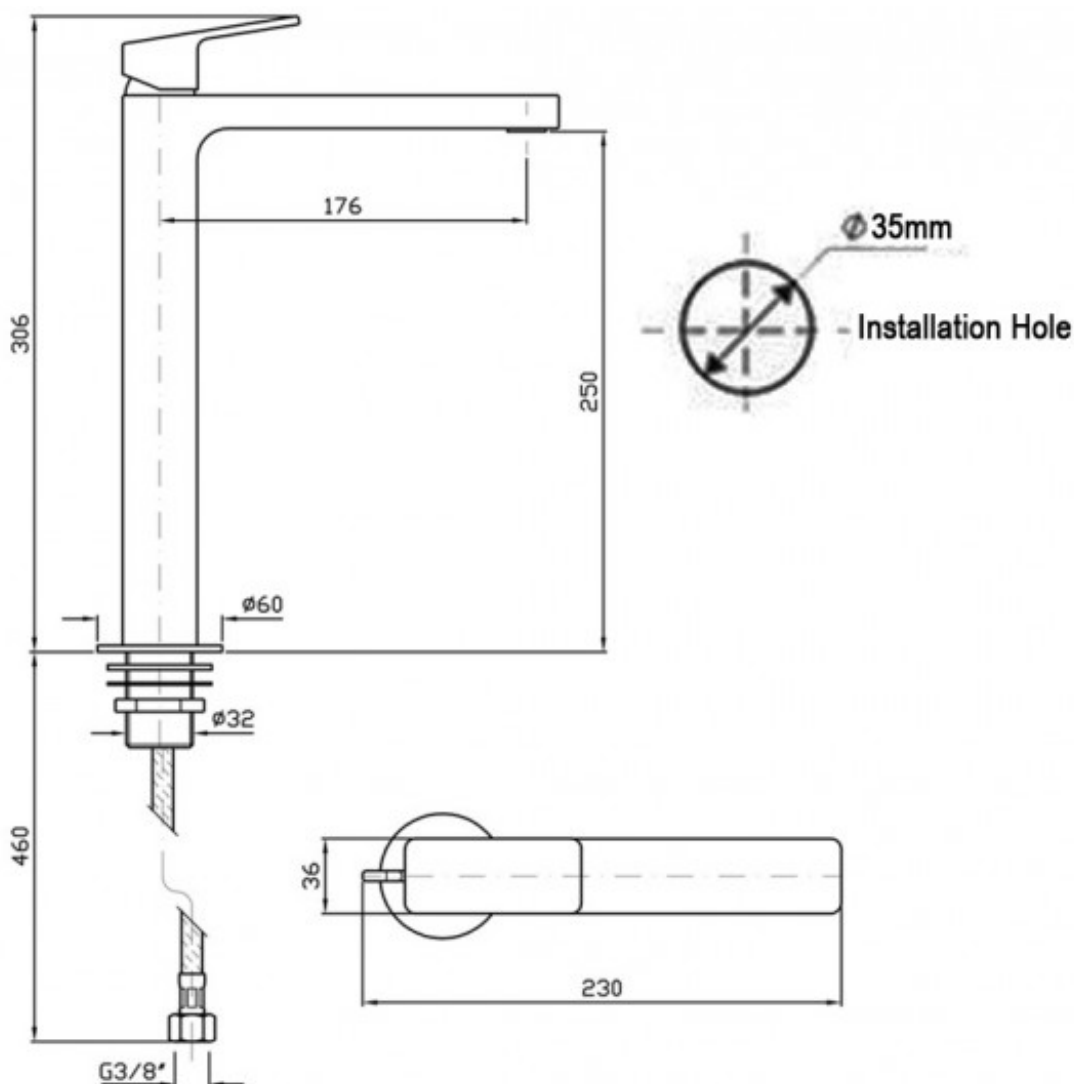

# JINGLE EXTENDED HEIGHT BASIN MIXER CHROME

ZUCCHETTI.

ZIN694  
\$1610.00

<b>1</b>	Guarantee	1 Year Guarantee on non chrome finish
<b>5</b>	Guarantee	5 Year Guarantee
	6 Star WELS rating	More than 3 but not more than 4.5 litres per minute.
	Mains Pressure	Suitable for Mains Pressure.
	Tap hole	No Tap Hole
	Residential Use	Suitable for residential use.
	Made in Italy	