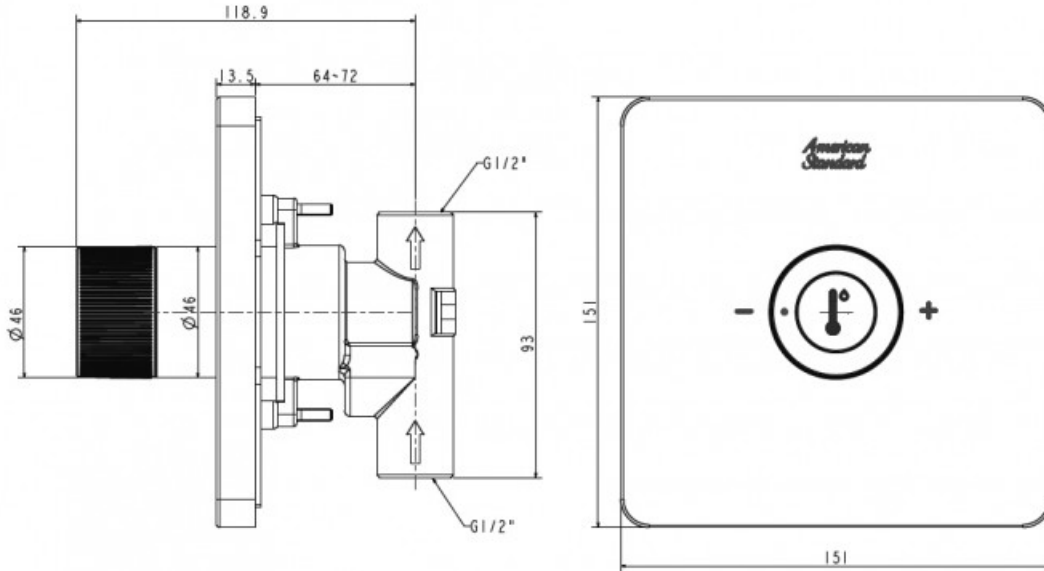

EASYSET FOR PRESET CHROME

44293.02
$359.00

American Standard

	Guarantee	5 Year Guarantee
	Mains Pressure	Suitable for Mains Pressure.
	Residential/Light Commercial	Suitable for Residential/Light Commercial Use (Kitchens, Bathrooms and Laundries in Motels, Hotels and Retirement Villages)
	Dura Shine	Shiny chrome finishing gives an enduring brilliance.
	EasyClick	An instinctive button for switching between spray modes.

By integrating ergonomic designs and smart engineering, a comfortable and relaxing shower is now an everyday experience with just a convenient push and turn of a button. Customize your perfect shower by simply pre-setting your preferred temperature and volume of water and enjoy the same shower experience each time, with EasySET