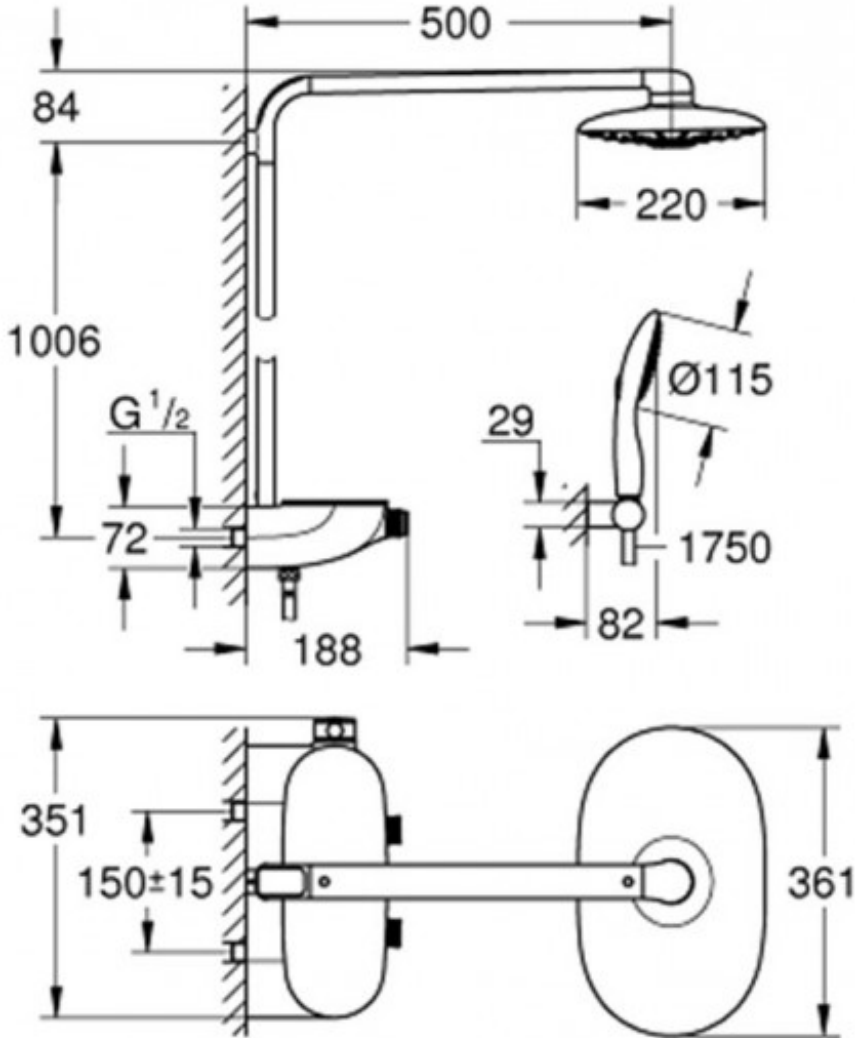

RAINSHOWER SMARTCONTROL THERMOSTATIC COLUMN
SHOWER CHROME

26250000

\$6223.00

15

Guarantee

15 Year Guarantee

0 Star WELS rating.

More than 16 litres per minute or failing the performance requirements.