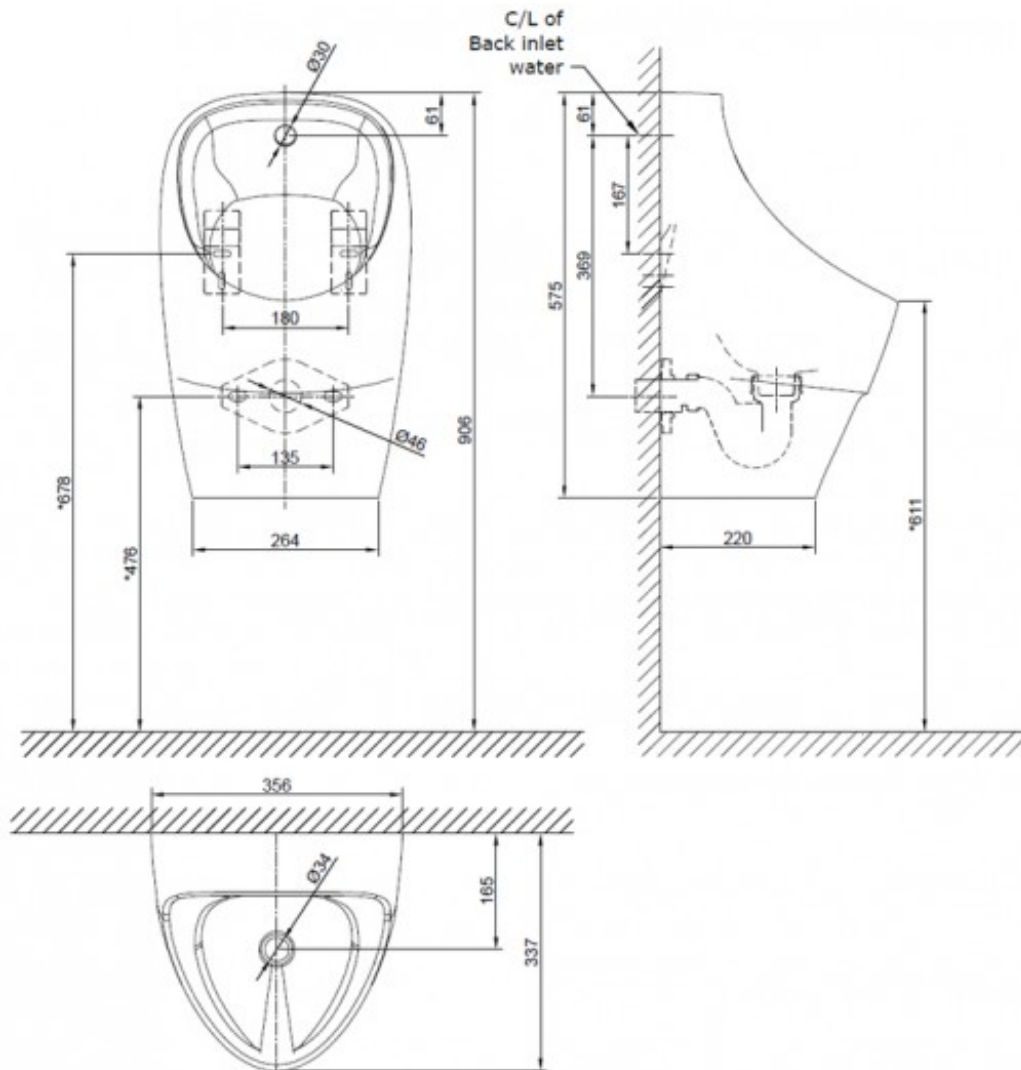

NEO MODERN BACK INLET URINAL C/W SPREADER

American Standard

14676.10

$499.00

10

Guarantee

10 Year Guarantee

3 Star WELS rating

0.9 litres per flush

Residential/Light Commercial

Suitable for Residential/Light Commercial Use (Kitchens, Bathrooms and Laundries in Motels, Hotels and Retirement Villages)

Commercial Use

Suitable for commercial use.

Hand Finished

Hand Finished Vitreous China.

Rear water inlet