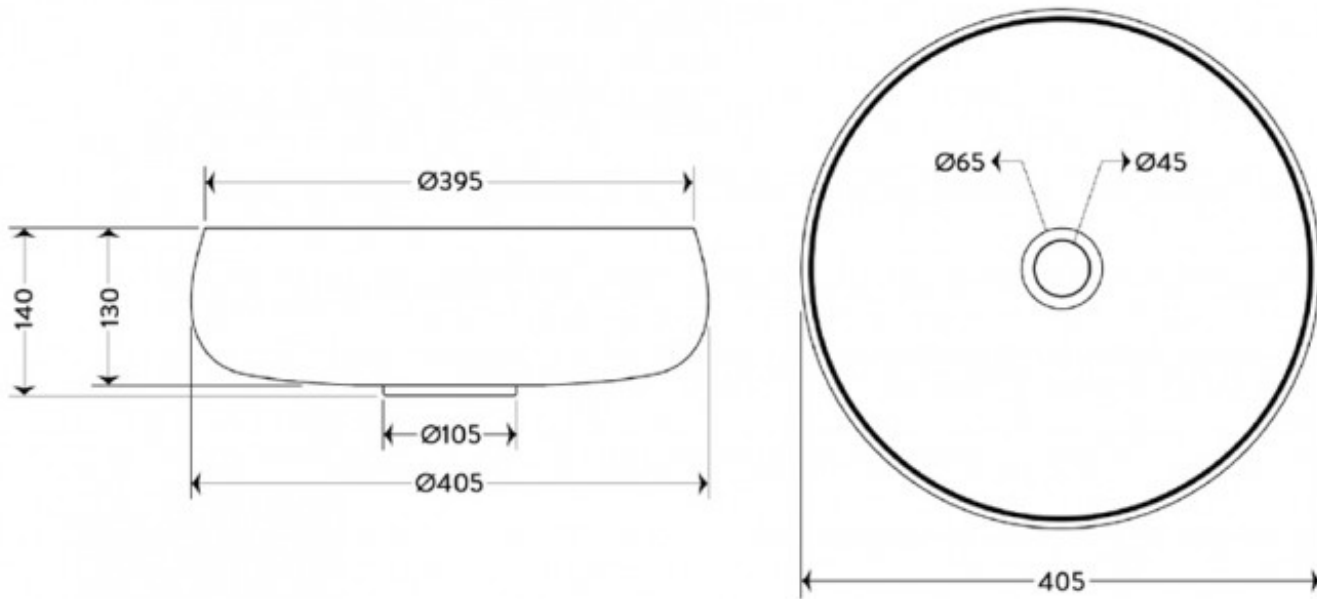

MONROE VESSEL BASIN 405 X 405 SATIN NICKEL

BAGNODESIGN
LONDON

BD-10045.SN

\$2125.00

1

Guarantee

1 Year Guarantee

Residential/Light Commercial