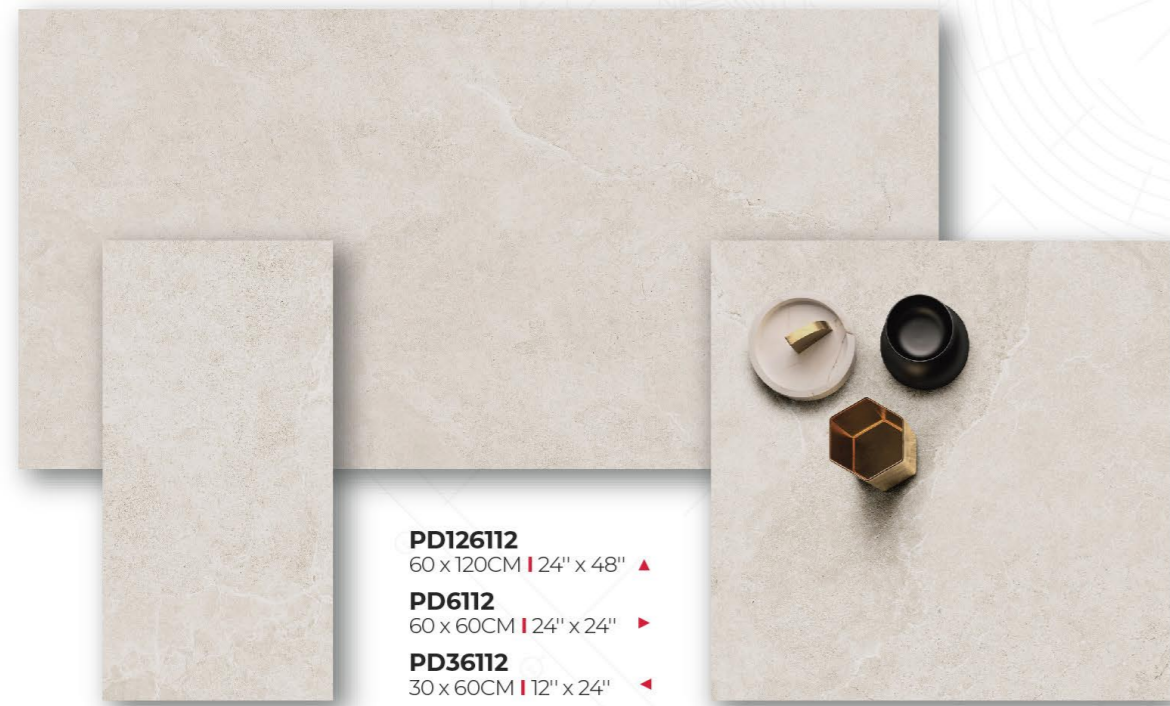

ENZO SAND

PD126112
60 x 120CM | 24" x 48" ▲
PD6112
60 x 60CM | 24" x 24" ▶
PD36112
30 x 60CM | 12" x 24" ◀

WINDMILL
30 x 30CM

ARROW
31,4 x 29,7CM