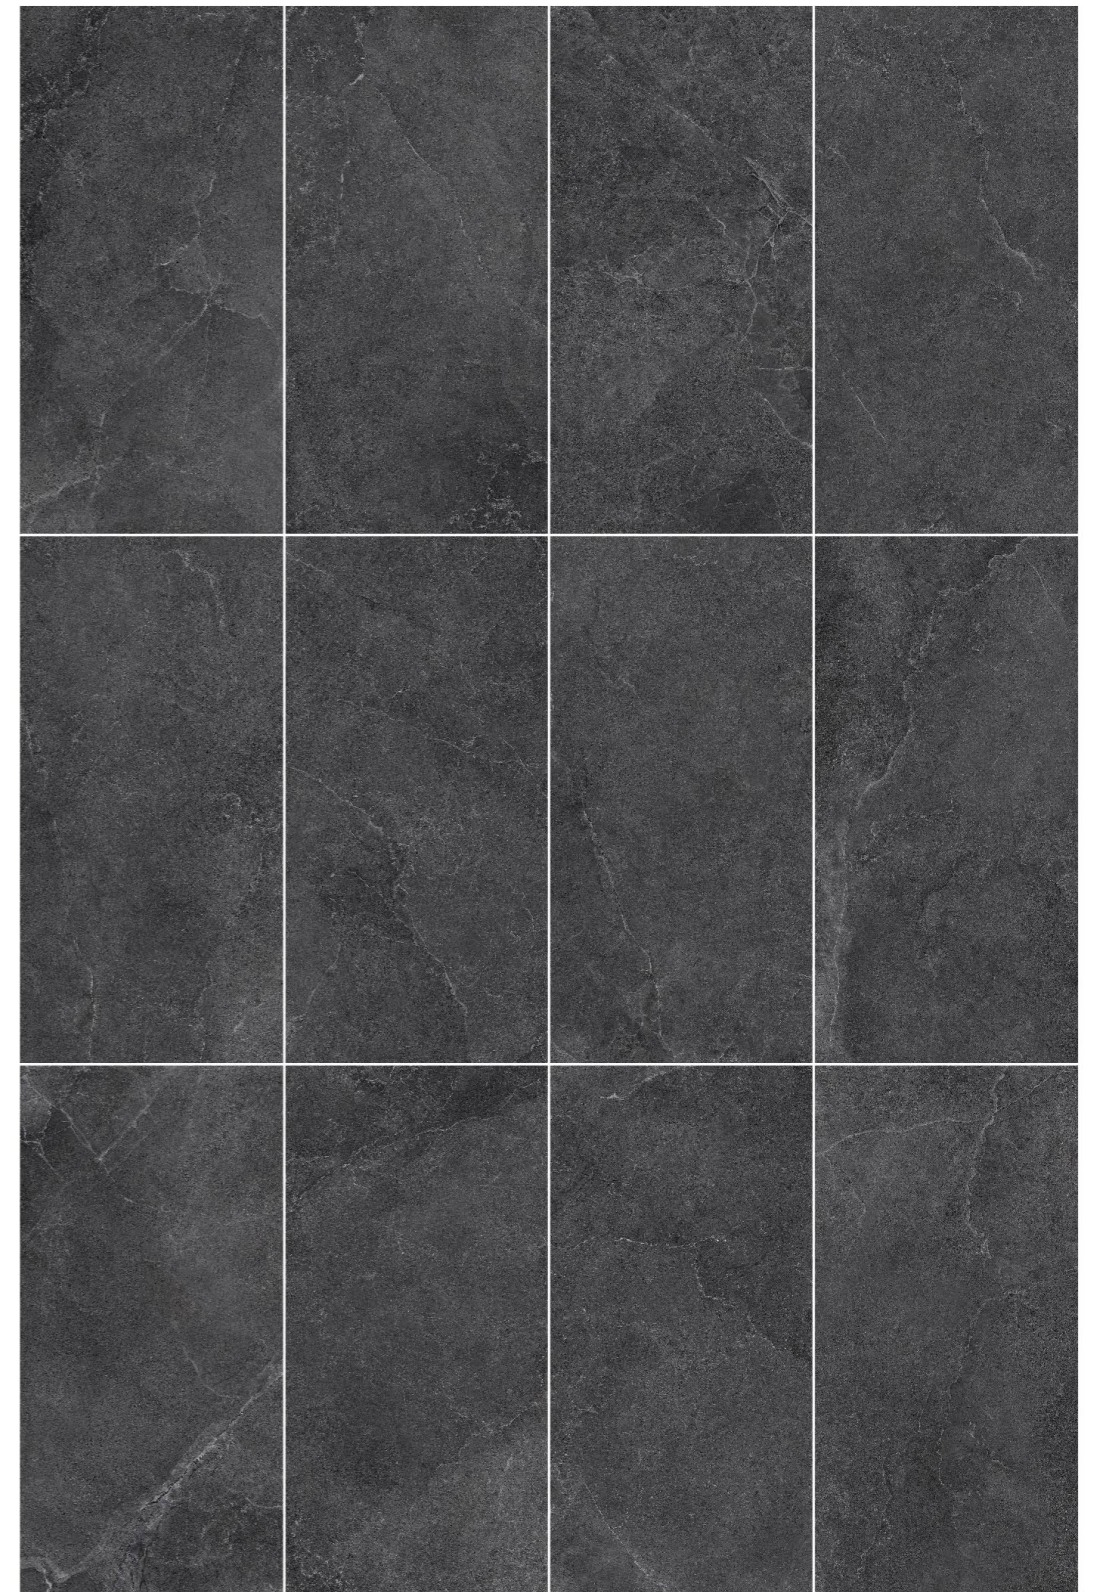

“  
ENZO  
COAL

FORMATS

60x120  
60x60  
30x60  
30x30

SURFACES

Natural  
Lappato

APPLICATIONS

Interior  
Exterior  
Wall  
Floor  
Residential  
Commercial

“  
12  
TWELVE  
RANDOM FACES  
60cm x120cm