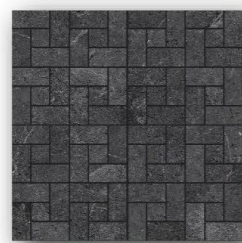

# ENZO COAL

**PD36119**  
30 x 60CM | 12" x 24" ▲  
**PD126119**  
60 x 120CM | 24" x 48" ▲  
**PD6119**  
60 x 60CM | 24" x 24" ▼

**WINDMILL**  
30 x 30CM

**ARROW**  
31.4 x 29.7CM

**PYRAMID**  
25 x 2.5CM