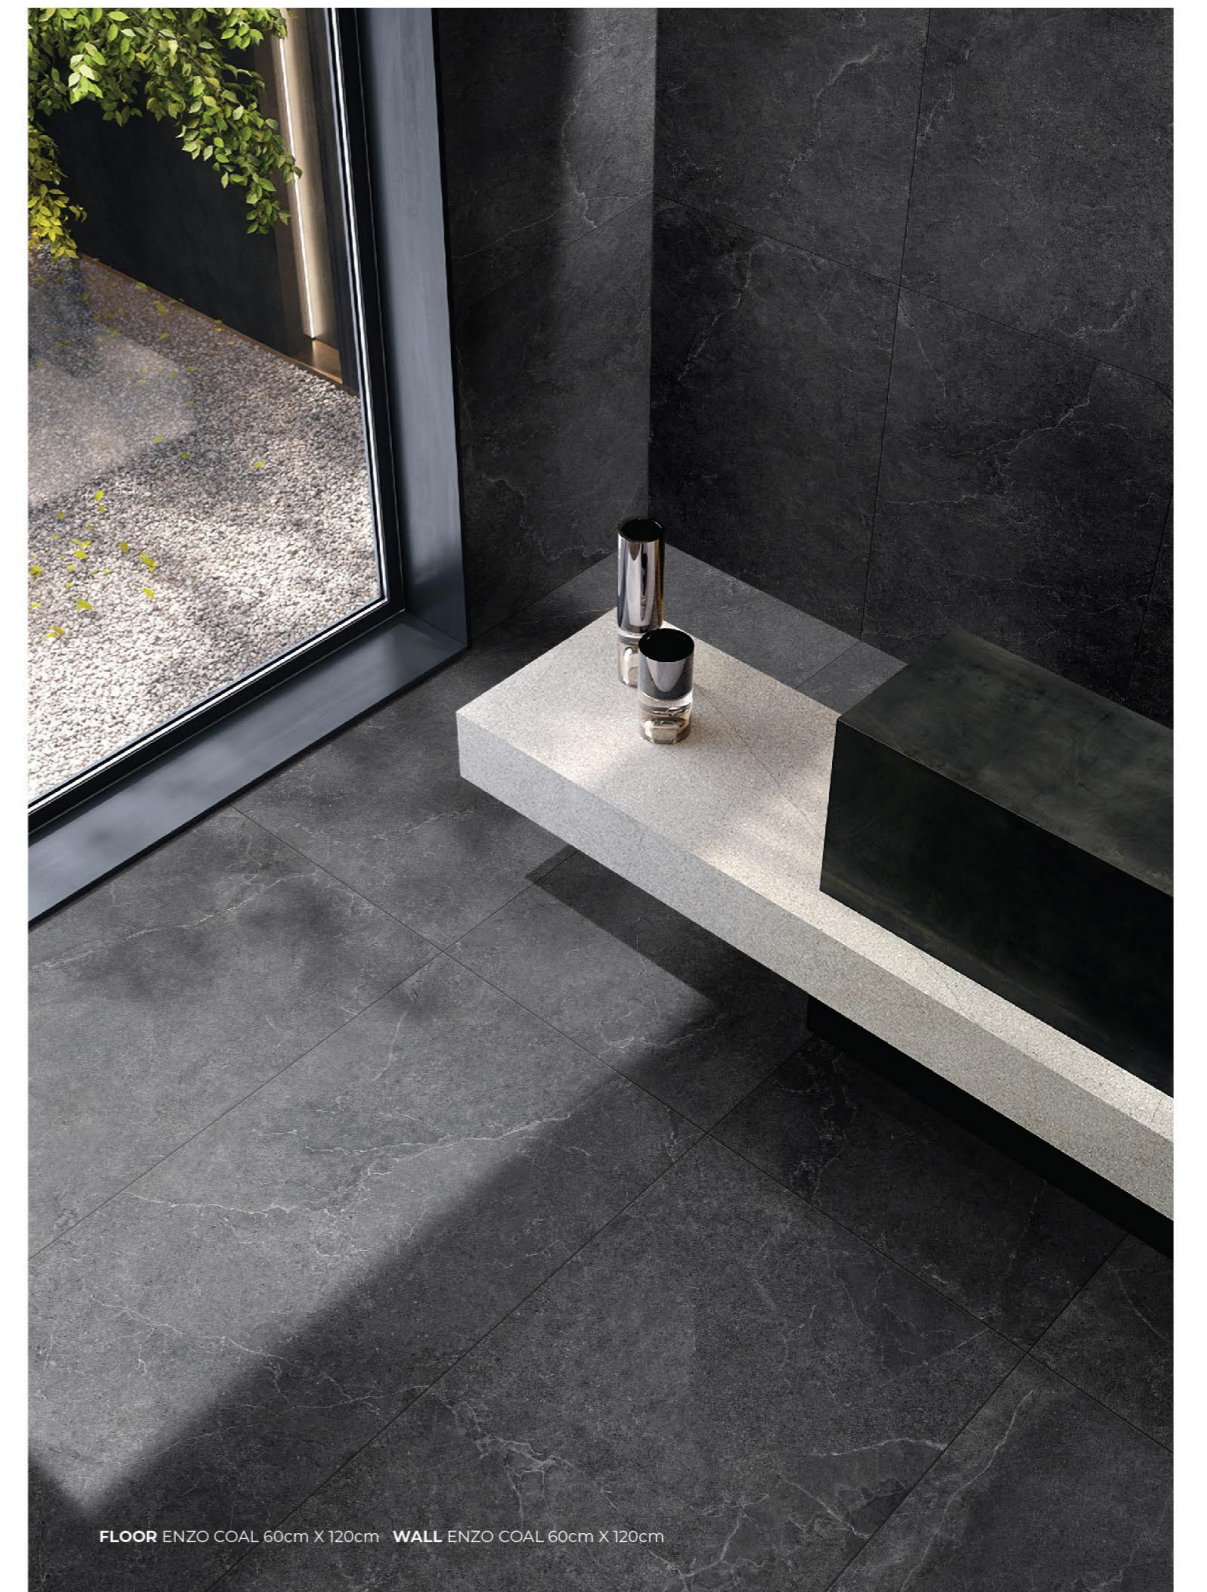

“  
ENZO  
COAL

FORMATS

60x120  
60x60  
30x60  
30x30

SURFACES

Natural  
Lappato

APPLICATIONS

Interior  
Exterior  
Wall  
Floor  
Residential  
Commercial

“  
12  
TWELVE  
RANDOM FACES  
60cm x120cm

FLOOR ENZO COAL 60cm X 120cm WALL ENZO COAL 60cm X 120cm + ENZO COAL ARROW 31.4cm X 29.7cm