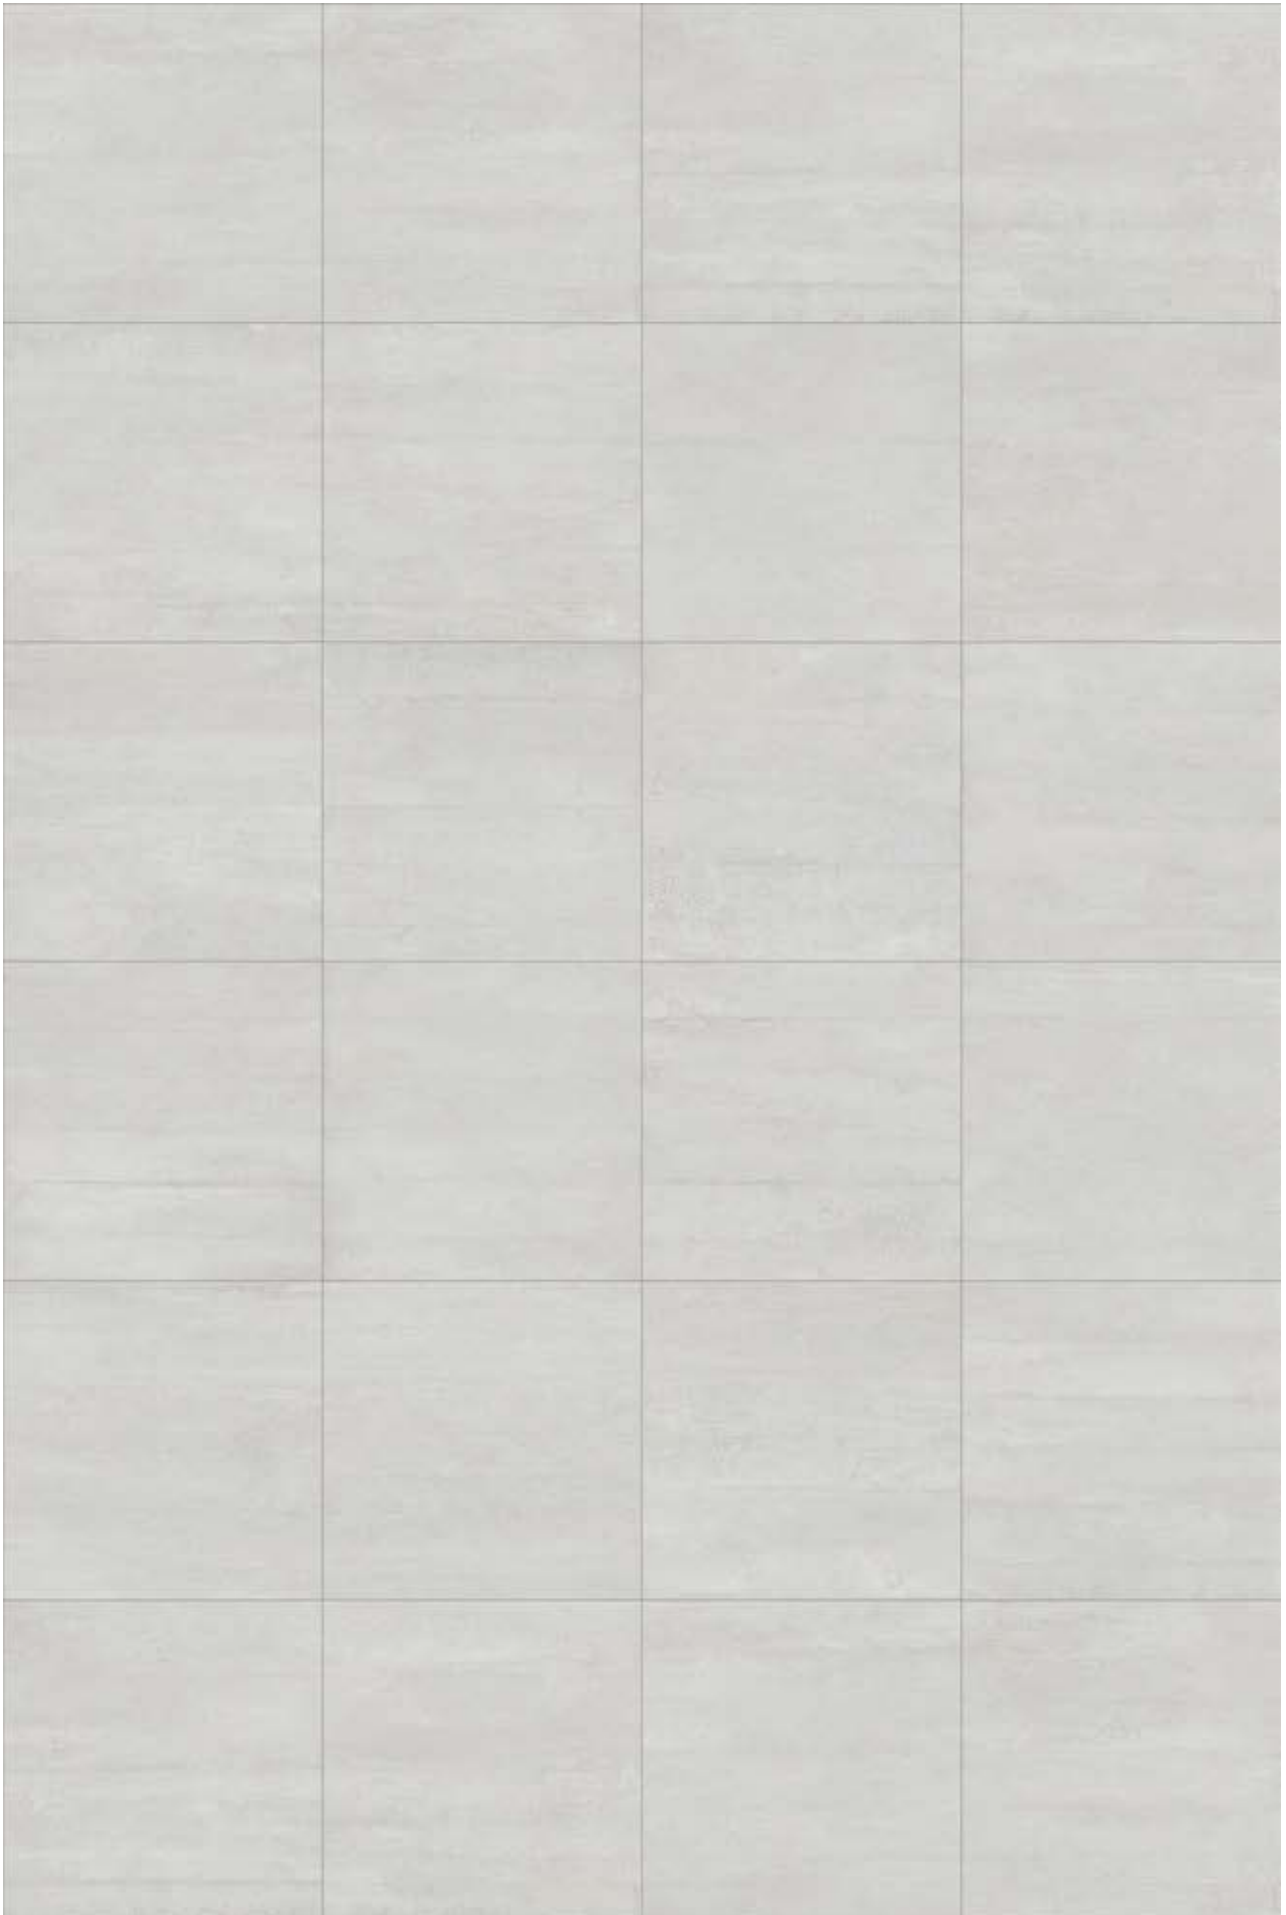

BETON — AXIS

Betonaxis is the new chapter within The Four Shades Concept, only in White and Grey colors. A further interpretation of concrete look, this time a shuttered concrete look, with a strong graphic character lightened by colors suitable for different styles and spaces, from the most sophisticated and modern to the most vintage ones. In addition to the standard ones, the two new sizes 120x120cm and 60x120cm in the brand new “Light” thickness. The hexagonal size is the great closure of this project, following the trend of our well-known Betonepoque & Betonsquare collection, pure #terratintastyle. Modern look vs vintage look: it goes without saying.

White
12

Grey
20

WHITE

60x60cm ± 9,5mm

White
60x120cm *light* _wall
Grey
30x30cm / 15x15cm _floor

Hexa Black Swan mosaic 31,6x31,6cm matt_wall
Betonaxis White 120x120cm *light*_floor

120x120cm \pm 7,3mm *light*

White 60x60cm / White-Grey esagona decor 21x18,2cm_wall
White 30x60cm_floor

GREY

60x60cm ± 9,5mm

Grey
60x60cm

120x120cm \pm 7,3mm

light
✶

Grey
120x120cm *light*

esagona 21x18,2cm

White-Grey

esagona decor 21x18,2cm
White-Grey

White-Grey
esagona 21x18,2cm

Grey
60x60cm
White-Grey
esagona decor 21x18,2cm

AVAILABLE SIZES

all sizes are monocaliber and modular

matt rectified* 120x120 / 60x120cm $\pm 9,5\text{mm}$ $\pm 7,3\text{mm}$ *light*