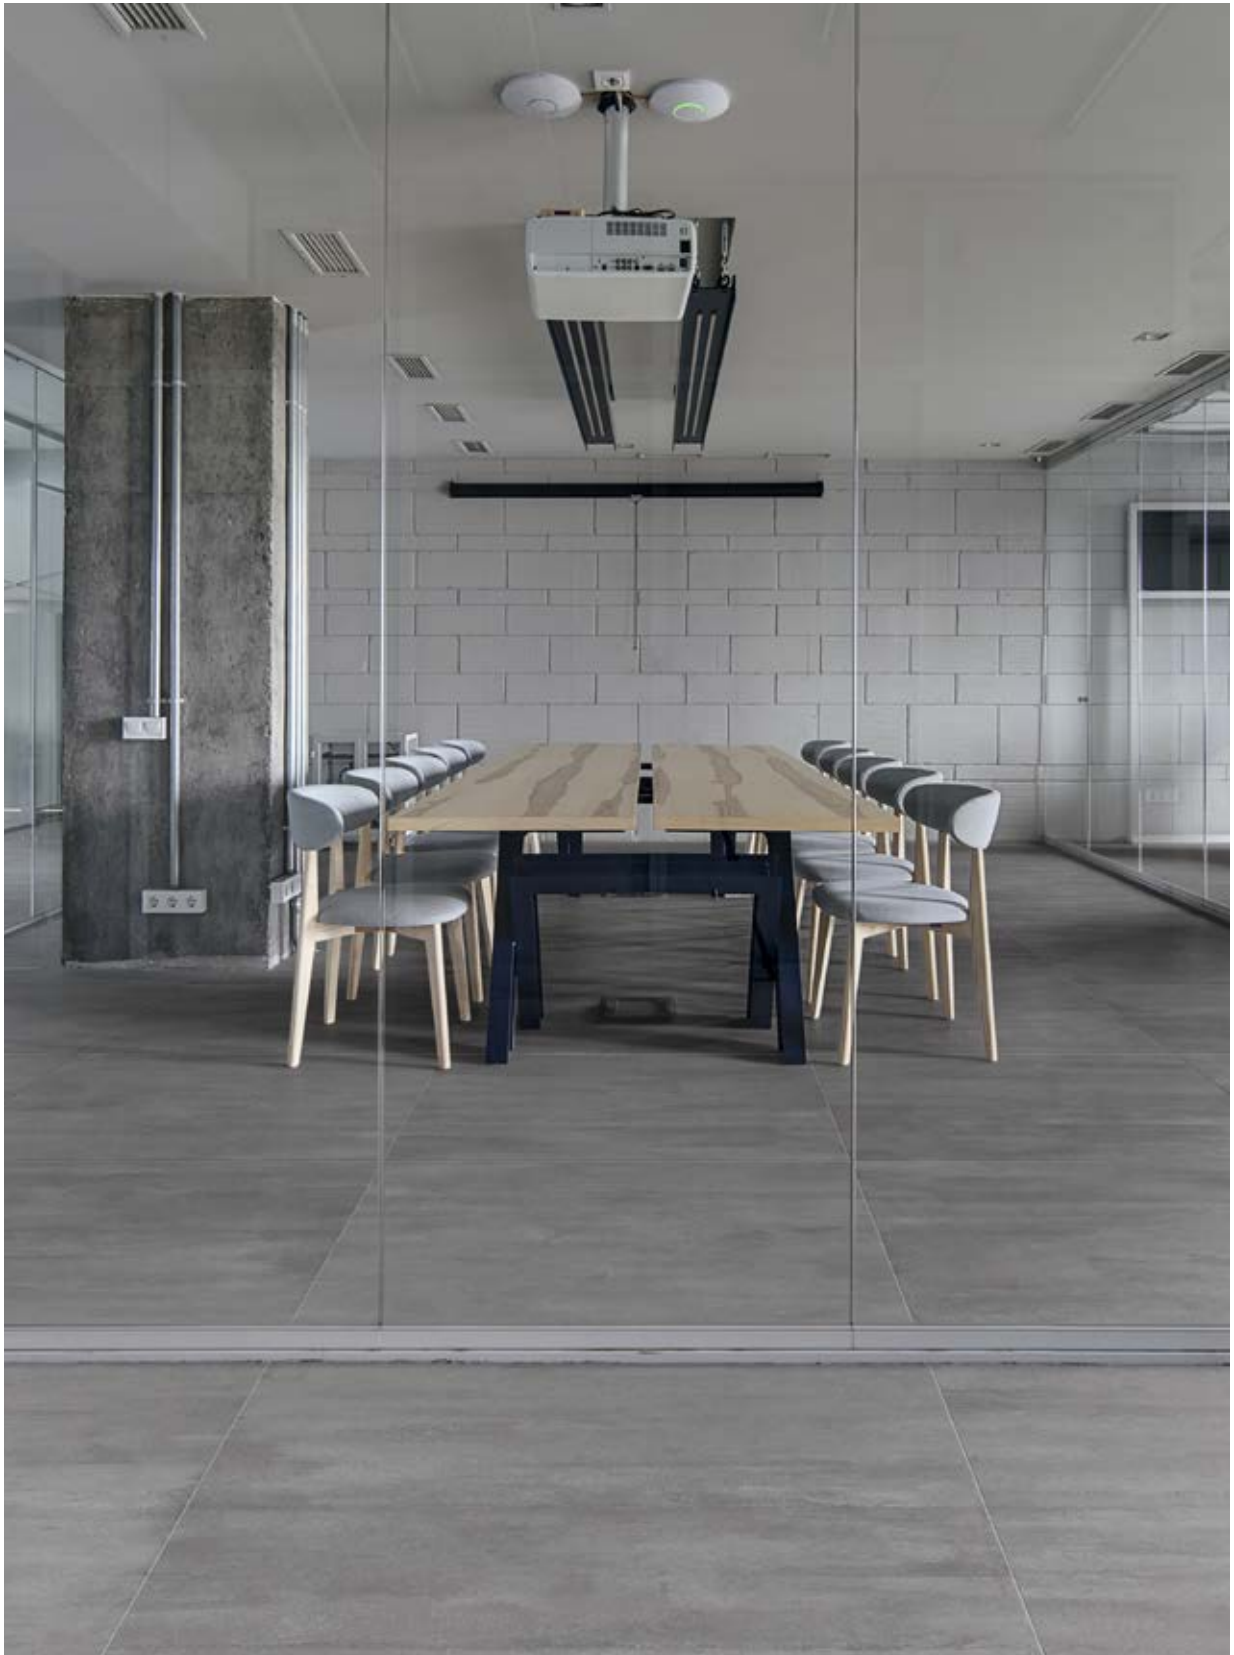

BETON — AXIS

Betonaxis is the new chapter within The Four Shades Concept, only in White and Grey colors. A further interpretation of concrete look, this time a shuttered concrete look, with a strong graphic character lightened by colors suitable for different styles and spaces, from the most sophisticated and modern to the most vintage ones. In addition to the standard ones, the two new sizes 120x120cm and 60x120cm in the brand new “Light” thickness. The hexagonal size is the great closure of this project, following the trend of our well-known Betonepoque & Betonsquare collection, pure #terratintastyle. Modern look vs vintage look: it goes without saying.

White 60x60cm / White-Grey esagona decor 21x18,2cm_wall
White 30x60cm_floor

GREY

60x60cm ± 9,5mm

Grey
60x60cm

120x120cm \pm 7,3mm

light
✶

Grey
120x120cm *light*

esagona 21x18,2cm