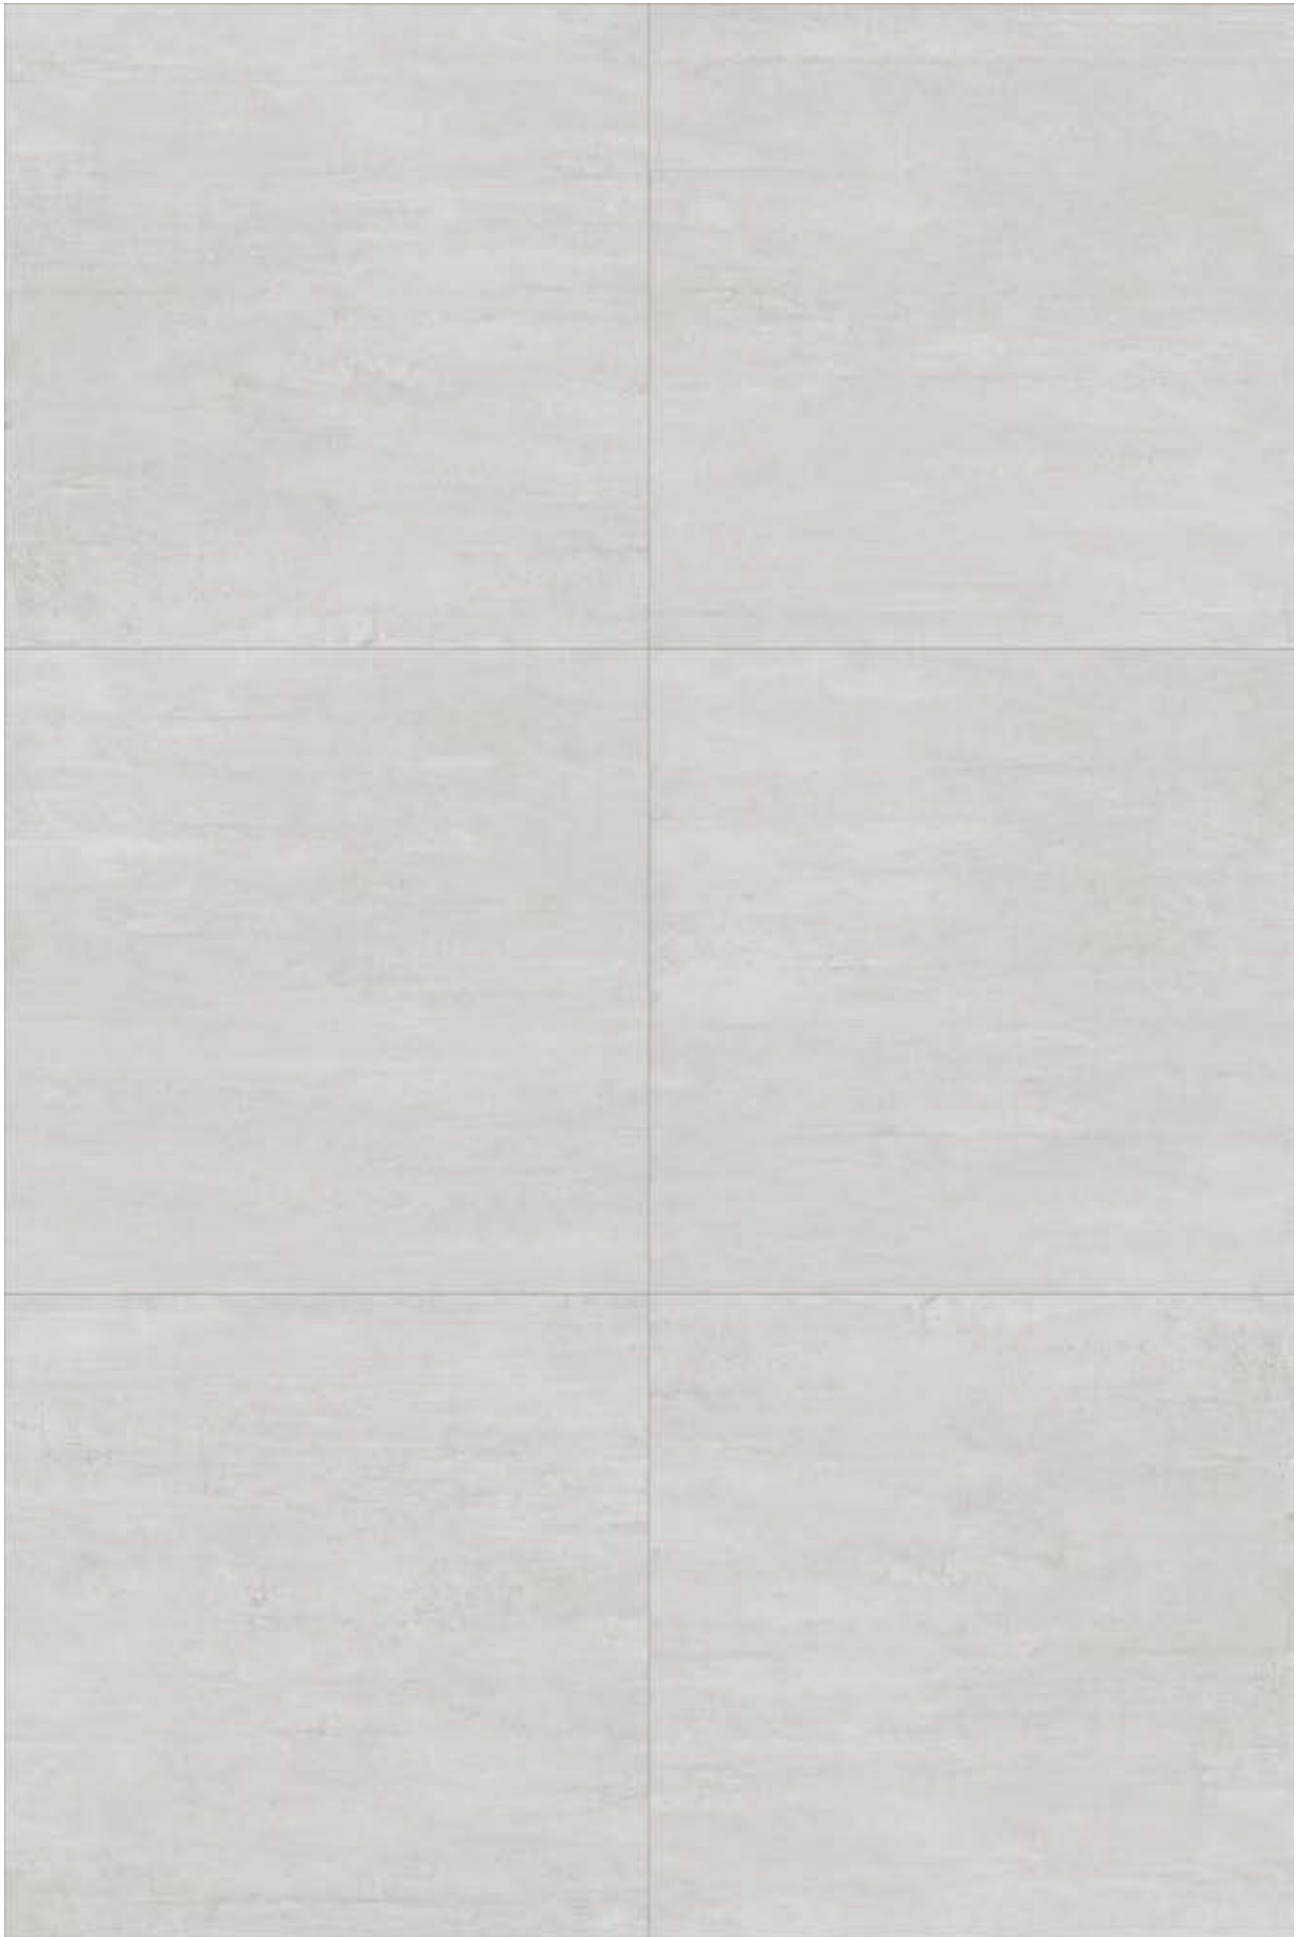

BETON — AXIS

Betonaxis is the new chapter within The Four Shades Concept, only in White and Grey colors. A further interpretation of concrete look, this time a shuttered concrete look, with a strong graphic character lightened by colors suitable for different styles and spaces, from the most sophisticated and modern to the most vintage ones. In addition to the standard ones, the two new sizes 120x120cm and 60x120cm in the brand new “Light” thickness. The hexagonal size is the great closure of this project, following the trend of our well-known Betonepoque & Betonsquare collection, pure #terratintastyle. Modern look vs vintage look: it goes without saying.

White
12

Grey
20

WHITE

60x60cm ± 9,5mm

White
60x120cm *light* _wall
Grey
30x30cm / 15x15cm _floor

Hexa Black Swan mosaic 31,6x31,6cm matt_wall
Betonaxis White 120x120cm *light*_floor

120x120cm \pm 7,3mm *light*

White 60x60cm / White-Grey esagona decor 21x18,2cm_wall
White 30x60cm_floor

GREY

60x60cm ± 9,5mm

Grey
60x60cm

120x120cm \pm 7,3mm

light
✶

Grey
120x120cm *light*

esagona 21x18,2cm

White-Grey

esagona decor 21x18,2cm
White-Grey

White-Grey
esagona 21x18,2cm

Grey
60x60cm
White-Grey
esagona decor 21x18,2cm

AVAILABLE SIZES

all sizes are monocaliber and modular

matt rectified* 120x120 / 60x120cm $\pm 9,5\text{mm}$ $\pm 7,3\text{mm}$ *light*