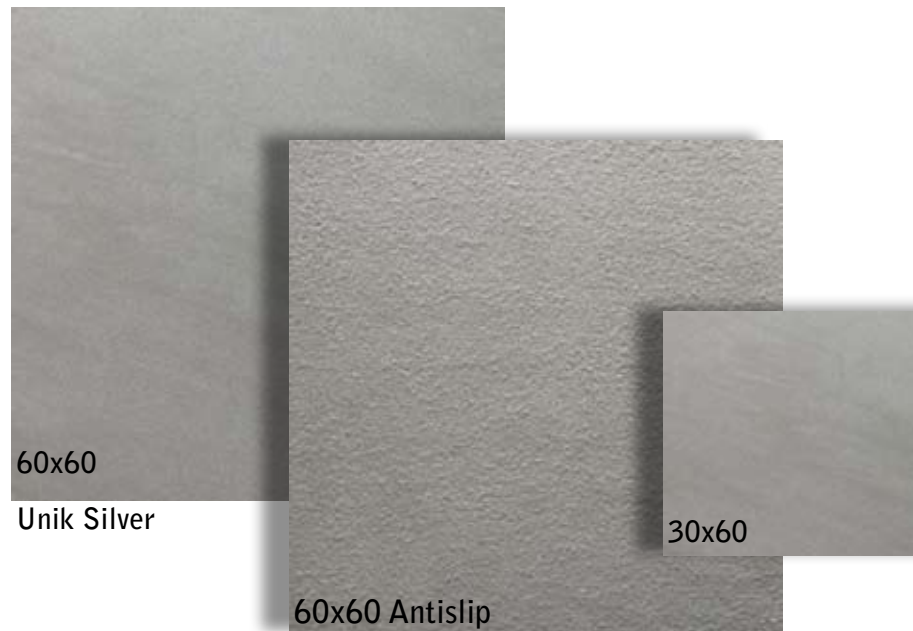

Unik

1. The chic grey tones of the Unik series will dramatically modernize your home and give it that contemporary feel.

2. Available in natural and antislip finishes; they can be used indoors and out. Ideal for those seeking continuous flow.

3. The ecological sensitivity used in the production of this series translates into harmonious environments wherever you apply it.