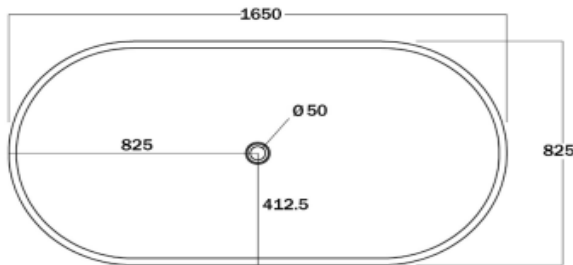

TECHNICAL SCHEDULE

Marblo Mojo Ellipse 1650 Bath

Code: MJE1650

Inspirational + European + Bathroomware

t 09 444 5656

e info@metrix.co.nz

www.metrix.co.nz