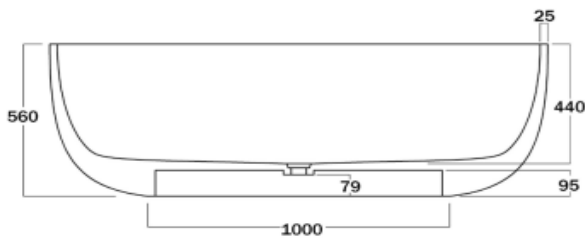

TECHNICAL SCHEDULE

Marblo Mojo Ellipse 1650 Bath

Code: MJE1650

Inspirational + European + Bathroomware

t 09 444 5656

e info@metrix.co.nz

www.metrix.co.nz