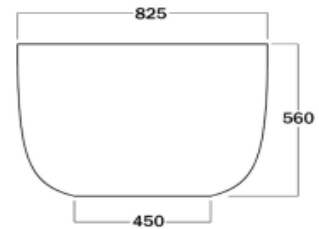

TECHNICAL SCHEDULE

Marblo Mojo Ellipse 1650 Bath

Code: MJE1650

Inspirational + European + Bathroomware

t 09 444 5656

e info@metrix.co.nz

www.metrix.co.nz