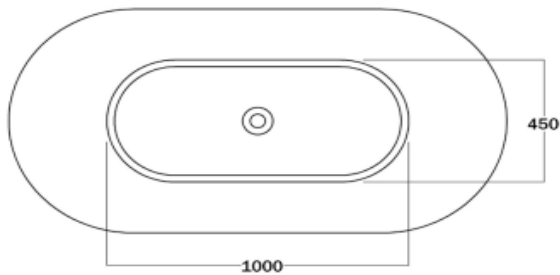

TECHNICAL SCHEDULE

Marblo Mojo Ellipse 1650 Bath

Code: MJE1650

Inspirational + European + Bathroomware

t 09 444 5656

e info@metrix.co.nz

www.metrix.co.nz