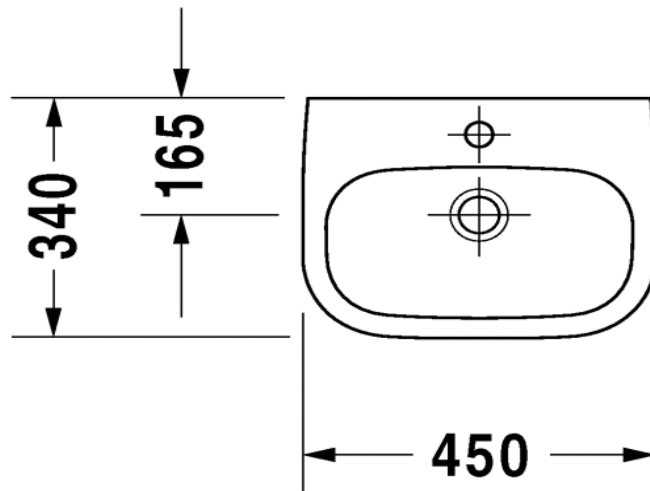

Duravit D Code Handrinse Basin

Code: 705.45

*Inspirational + European + Bathroomware*