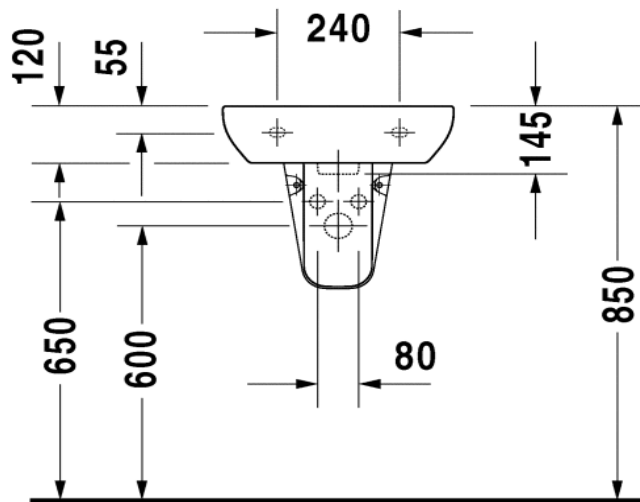

Duravit D Code Handrinse Basin

Code: 705.45

*Inspirational + European + Bathroomware*