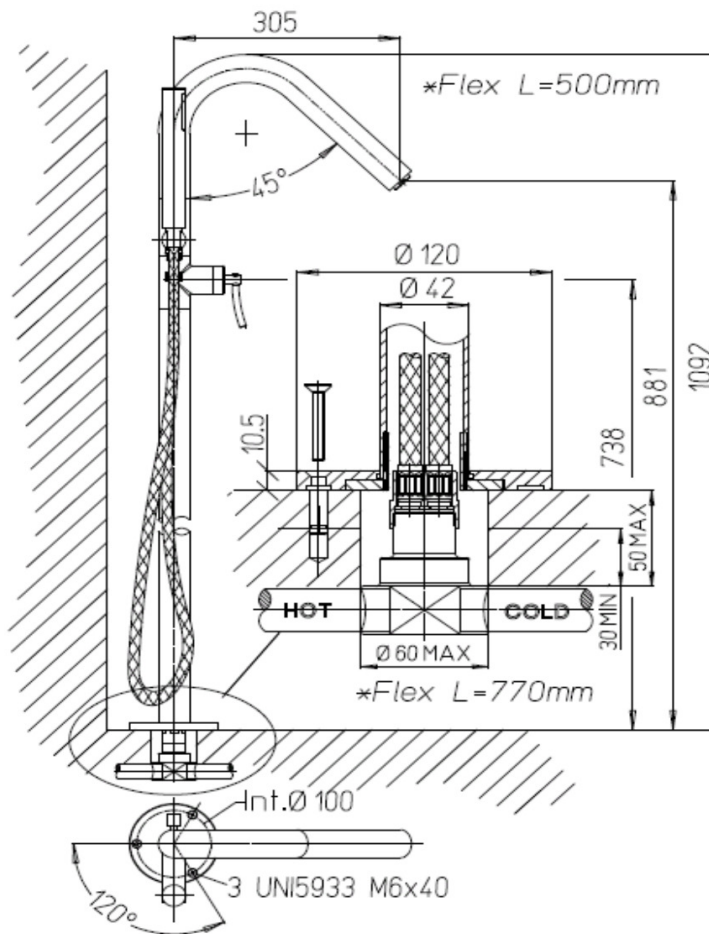

# TECHNICAL SCHEDULE

Paini Cox floor mounted spout with handshower & mixer

Code: 78CR136

*Inspirational + European + Bathroomware*

t 09 444 5656

e info@metrix.co.nz

www.metrix.co.nz