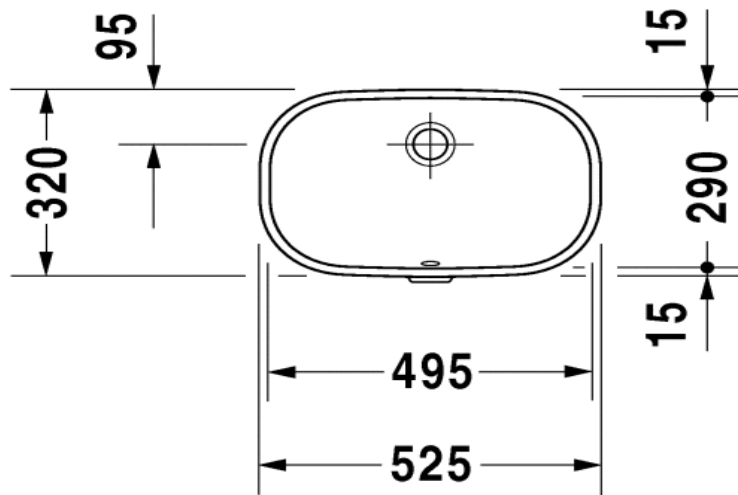

Duravit D Code Undermount Basin

Code: 338.49

*Inspirational + European + Bathroomware*