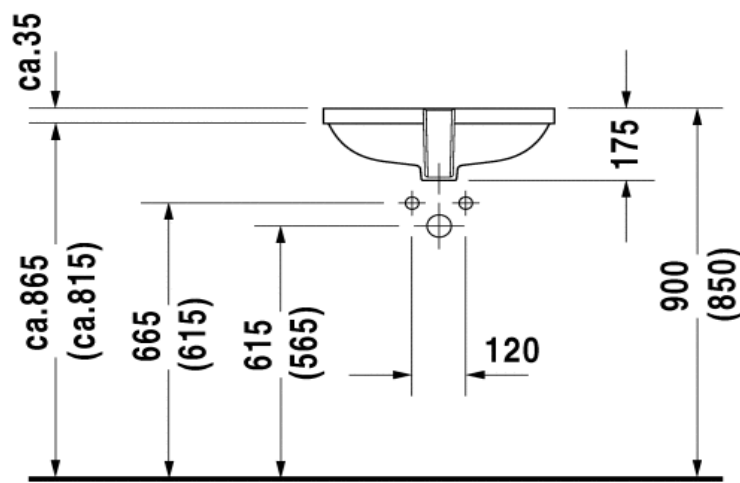

Duravit D Code Undermount Basin

Code: 338.49

*Inspirational + European + Bathroomware*