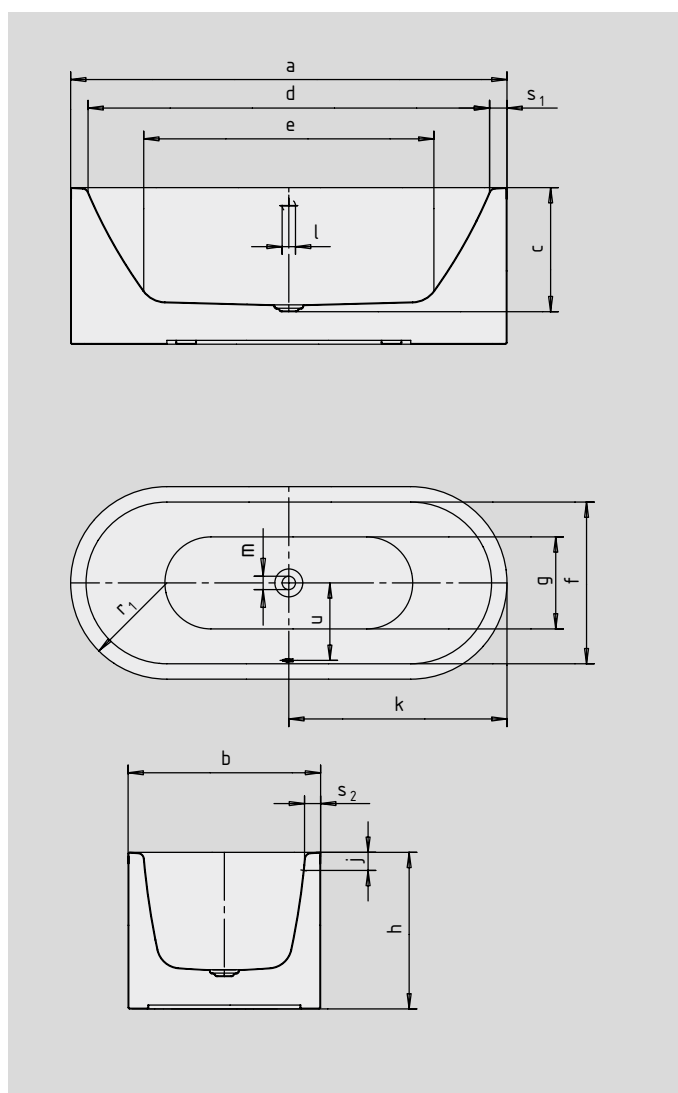

# MEISTERSTÜCK CENTRO DUO OVAL

- pure simplicity and unpretentious elegance are what distinguish these baths
- bathing with a friend: two identical back rests and centrally positioned waste
- made of KALDEWEI steel enamel 3,5 mm
- the moulded panel emphasizes the high design standard and means the bath can be free-standing
- enamelled waste cover and overflow knob integrated in the bath design

Similar illustration

Model No.		1127	1128
External length	a	1700	1800 mm
External width	b	750	800 mm
Depth	c	485	485 mm
Internal length (top)	d	1580	1680 mm
<b>Internal length (bottom)</b>	<b>e</b>	<b>1130</b>	<b>1230 mm</b>
Internal width (top)	f	630	680 mm
Internal width (bottom)	g	510	560 mm
Height with feet	h	610	610 mm
Distance top edge to centre of overflow hole	j	70	70 mm
Distance bath edge to centre of drain hole	k	850	900 mm
Diameter of overflow hole	l	52	52 mm
Diameter of drain hole	m	52	52 mm
Radius	r <sub>1</sub>	375	400 mm
Width of rim (foot end; lengthwise)	s <sub>1</sub> ; s <sub>2</sub>	60; 60	60; 60 mm
Distance between centre holes	u	307	332 mm
Water volume** in litres		156	195
Weight of the enamelled bath in kg		-	-

Subject to technical alterations, tolerances and errors. Similar illustration.  
\*\* 70 litres displacement on average.

**KALDEWEI**