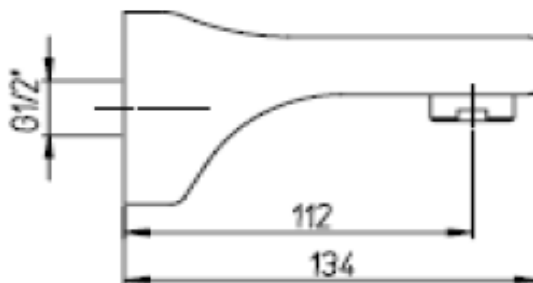

Paini Ovo wall spout

Code: 86CR430

*Inspirational + European + Bathroomware*