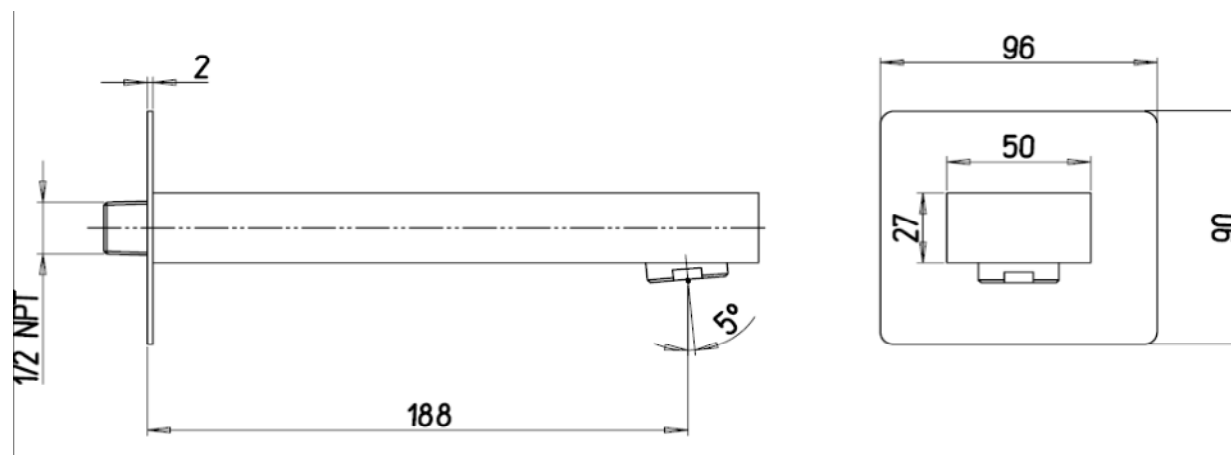

Paini Dax R wall spout

Code: 84CR430R

*Inspirational + European + Bathroomware*