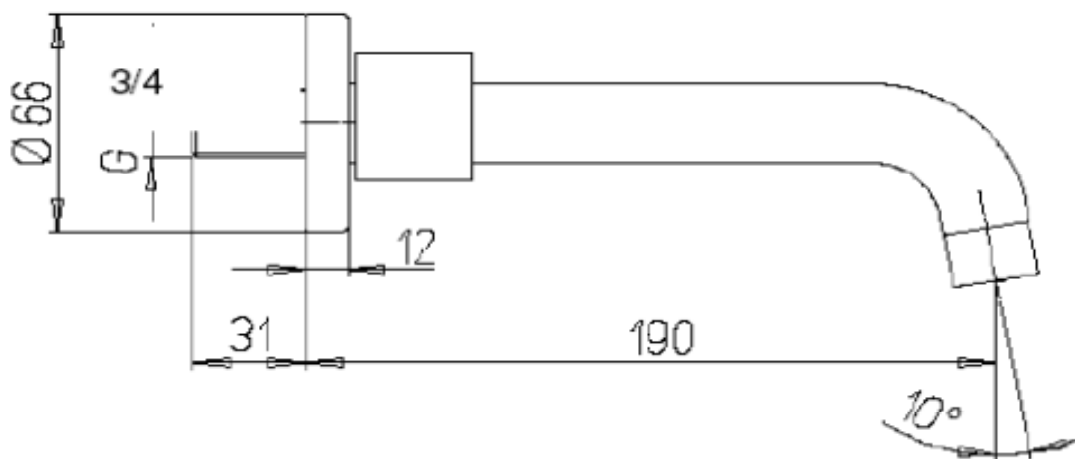

Paini Cox wall spout

Code: 78CR4303/4

*Inspirational + European + Bathroomware*