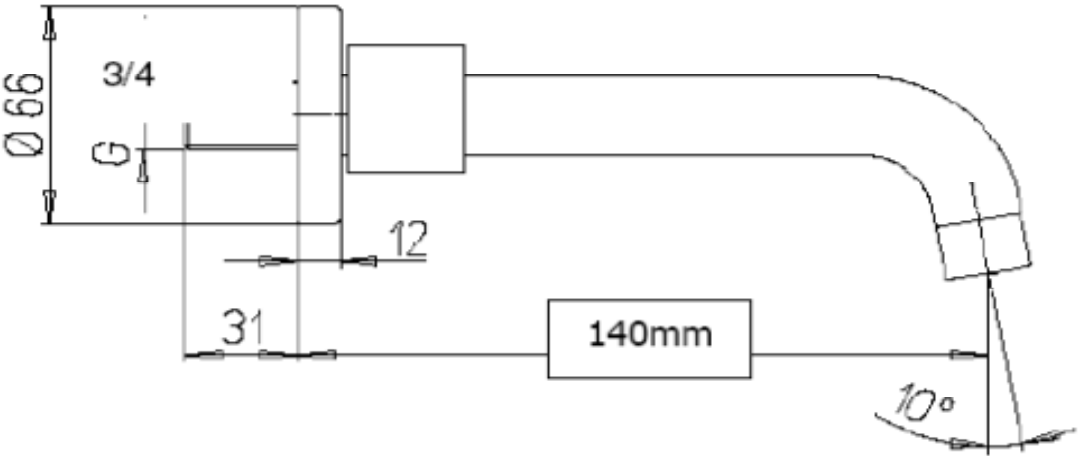

Paini Cox wall spout

Code: 78CR43014

*Inspirational + European + Bathroomware*