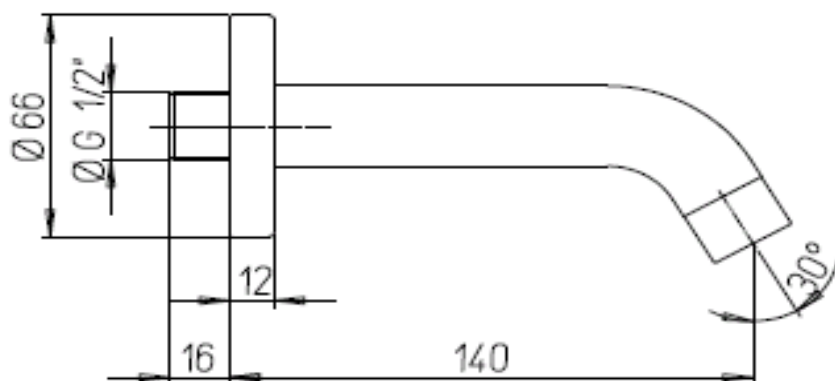

Paini Cox wall spout

Code: 78CR430

*Inspirational + European + Bathroomware*