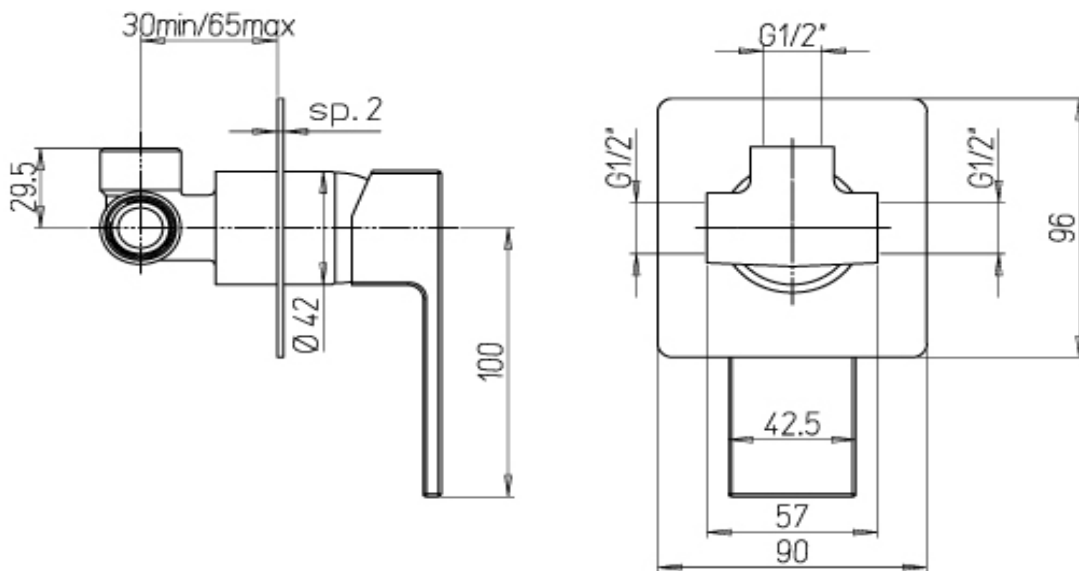

Paini Dax R shower mixer

Code: 84CR690R

*Inspirational + European + Bathroomware*