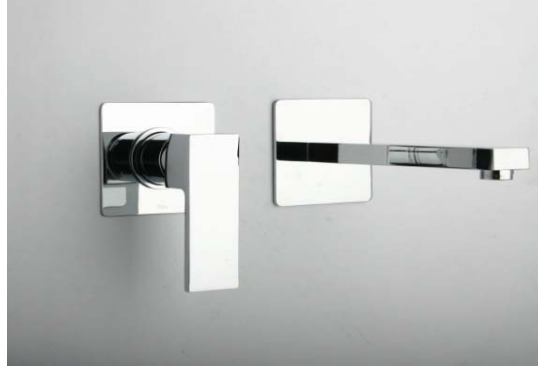

Paini Dax R wall mounted basin mixer

Code: 84CR208RQ

*Inspirational + European + Bathroomware*