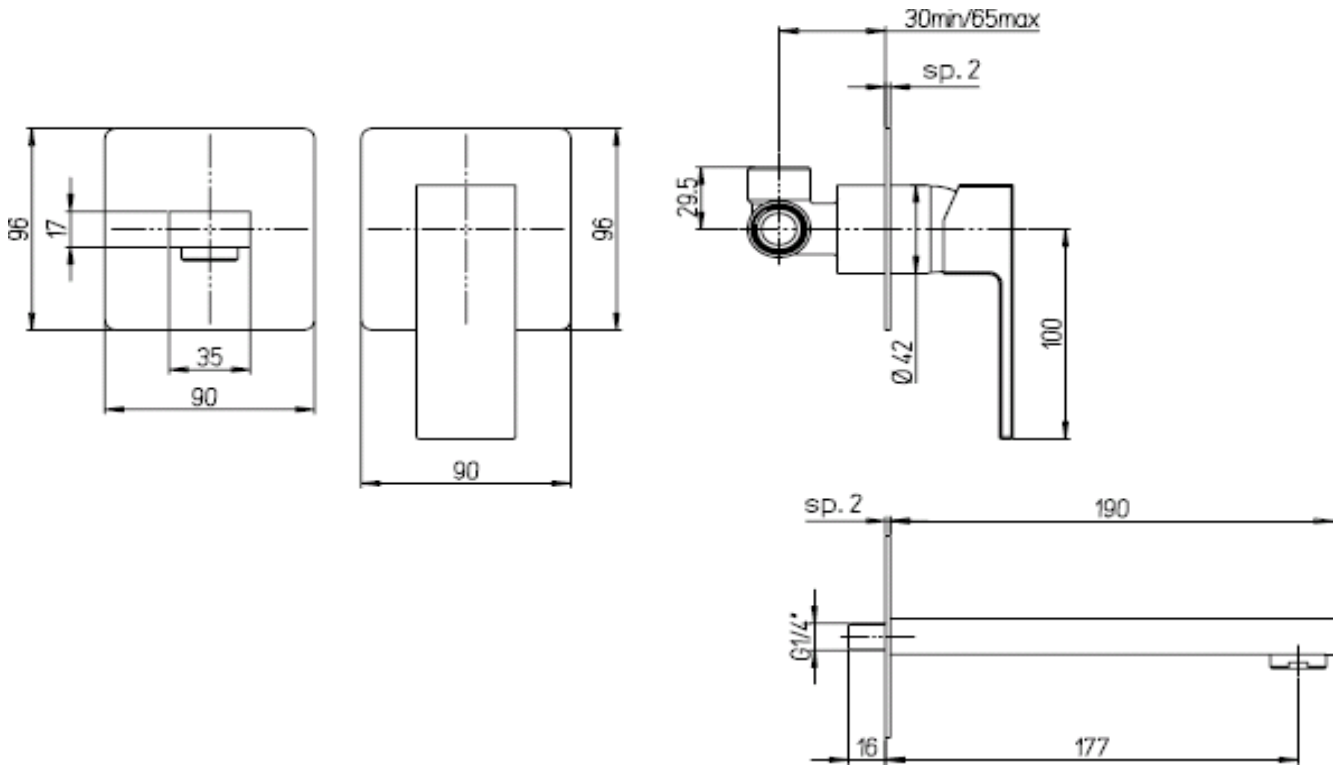

Paini Dax R wall mounted basin mixer

Code: 84CR208RQ

*Inspirational + European + Bathroomware*