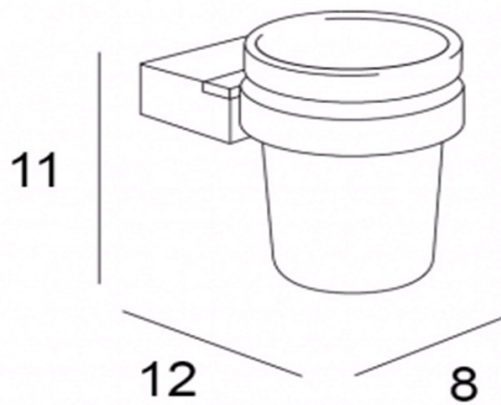

TECHNICAL SCHEDULE

Inda Logic glass & holder

Code: A33100

Inspirational + European + Bathroomware