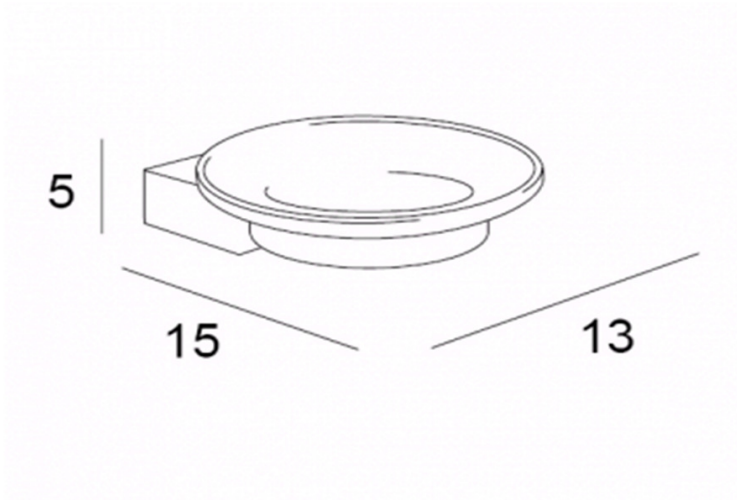

TECHNICAL SCHEDULE

Inda Logic soapdish & holder

Code: A33110

Inspirational + European + Bathroomware