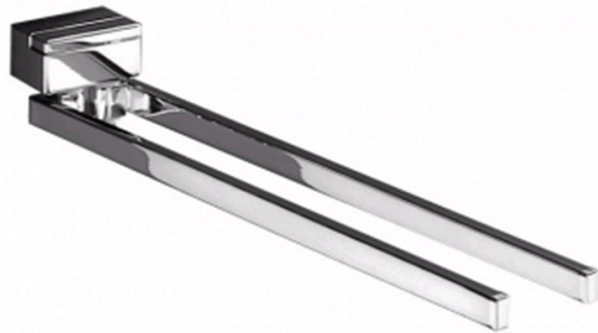

# TECHNICAL SCHEDULE

Inda Logic double swing towel bar

Code: A33150

*Inspirational + European + Bathroomware*