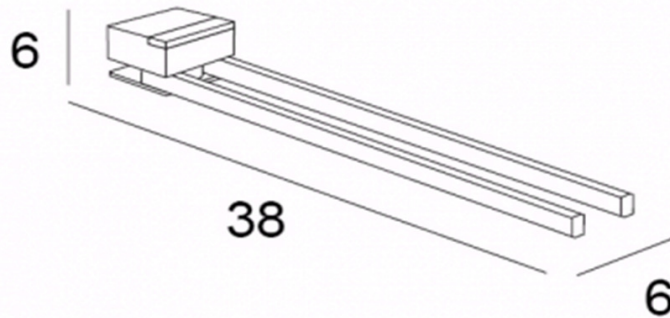

# TECHNICAL SCHEDULE

Inda Logic double swing towel bar

Code: A33150

*Inspirational + European + Bathroomware*