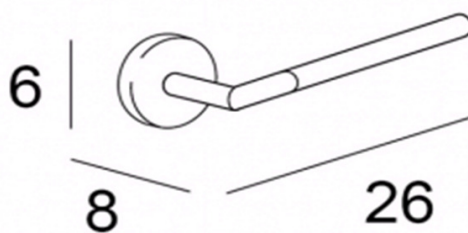

# TECHNICAL SCHEDULE

Inda Forum towel rail

Code: A3618A

*Inspirational + European + Bathroomware*

t 09 444 5656

e info@metrix.co.nz

www.metrix.co.nz